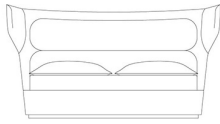

Guam

BEDS

Attractive and impressive! With references to the 50s, 60s, the Guam bed has a wrap-around shape, very characteristic and with a strong scenographic impact. It fits perfectly in the urban glam charm environments.

Guam

BEDS

Structure in beech wood and foam. Headboard in fabric or leather from the collection. Optional Uma quilted leather.

GUA.312.A

Bed (for mattress 180x200)

Standard features

L 236 D 233 H 135 cm
L 92.91 D 91.73 H 53.15 in

GUA.312.B

Bed (for mattress 200x200)

Standard features

L 256 D 233 H 135 cm
L 100.79 D 91.73 H 53.15 in

Guam

BEDS

UPHOLSTERY

Leather cat. A