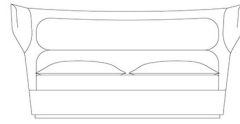

Guam

BEDS

Structure in beech wood and foam. Headboard in fabric or leather from the collection. Optional Uma quilted leather.

GUA.312.A

Bed (for mattress 180x200)

Standard features

L 236 D 233 H 135 cm
L 92.91 D 91.73 H 53.15 in

GUA.312.B

Bed (for mattress 200x200)

Standard features

L 256 D 233 H 135 cm
L 100.79 D 91.73 H 53.15 in

Guam

BEDS

UPHOLSTERY

Leather cat. A