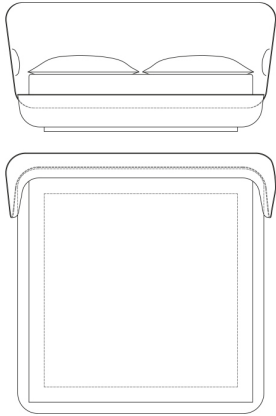

Key west

BEDS

A bed with an attractive design, characterized by sinuous and rounded shapes, enhanced by the enveloping backrest. Sensuality, hospitality and charm in a single piece of furniture: the perfect ingredients for creating a seductive relaxing setting in pure Roberto Cavalli Home Interiors style.

Key west

BEDS

Structure in multi-layer wood and foam. Upholstery in fabric or leather from the collection. Wooden base matt black lacquered.

KEY.312.A

Bed (for mattress 180x200)

Standard features

L 222 D 233 H 115 cm
L 87.4 D 91.73 H 45.28 in

KEY.312.B

Bed (for mattress 200x200)

Standard features

L 242 D 233 H 115 cm
L 95.28 D 91.73 H 45.28 in

Key west

BEDS

UPHOLSTERY

Leather cat. A