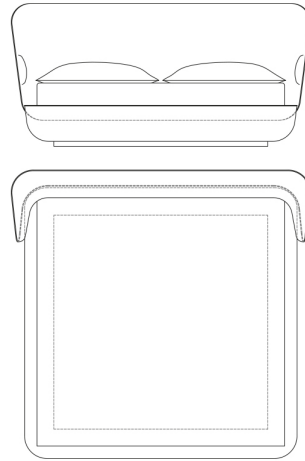

Key west

BEDS

A bed with an attractive design, characterized by sinuous and rounded shapes, enhanced by the enveloping backrest. Sensuality, hospitality and charm in a single piece of furniture: the perfect ingredients for creating a seductive relaxing setting in pure Roberto Cavalli Home Interiors style.

Key west

BEDS

Structure in multi-layer wood and foam. Upholstery in fabric or leather from the collection. Wooden base matt black lacquered.

KEY.312.A

Bed (for mattress 180x200)

Standard features

L 222 D 233 H 115 cm
L 87.4 D 91.73 H 45.28 in

KEY.312.B

Bed (for mattress 200x200)

Standard features

L 242 D 233 H 115 cm
L 95.28 D 91.73 H 45.28 in

Key west

BEDS

UPHOLSTERY

Leather cat. A