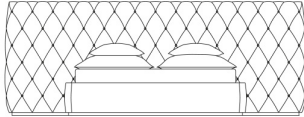

Limbo

BEDS

Limbo

BEDS

Structure in poplar wood and foam. Upholstery in fabric or leather from the collection with headboard in capitonnè. Optional golden nails for capitonnè. RC "Jewel logo" in melted brass available in platinum or golden finishing.

LIM.312.A

Bed (for mattress 180x200)

Standard features

L 330 D 240 H 120 cm

L 129.92 D 94.49 H 47.24 in

LIM.312.B

Bed (for mattress 200x200)

Standard features