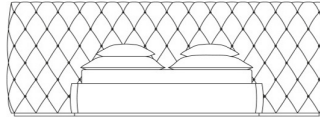

LIM.312.A

Bed (for mattress 180x200)

Standard features

L 330 D 240 H 120 cm

L 129.92 D 94.49 H 47.24 in

LIM.312.B

Bed (for mattress 200x200)

Standard features