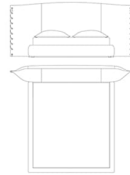

Nilo

BEDS

Structure in poplar wood and foam. Upholstery in fabric or leather from the collection. Optional "spiga" quilting. Metal details in gold finishing.

NIL.312.A

Bed for mattress 180x200 cm

NIL.312.B

Bed for mattress 200x200 cm

Standard features

L 286 D 249 H 128 cm
L 112.6 D 98.03 H 50.39 in

Standard features

L 306 D 249 H 128 cm
L 120.47 D 98.03 H 50.39 in

Nilo

BEDS

UPHOLSTERY