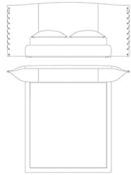

Nilo

BEDS

The important headboard is the distinctive element of the new Nilo bed. The refined embroidery on the central part contrasts with the smooth side bands, while the binding with metallic chain lends a glam-chic charm in perfect Roberto Cavalli Home Interiors style, further emphasized by the snake-shaped ends.

Nilo

BEDS

Structure in poplar wood and foam. Upholstery in fabric or leather from the collection. Optional "spiga" quilting. Metal details in gold finishing.

NIL.312.A

Bed for mattress 180x200 cm

NIL.312.B

Bed for mattress 200x200 cm

Standard features

L 286 D 249 H 128 cm
L 112.6 D 98.03 H 50.39 in

Standard features

L 306 D 249 H 128 cm
L 120.47 D 98.03 H 50.39 in

Nilo

BEDS

UPHOLSTERY