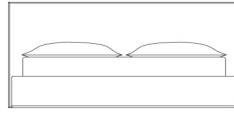

Springs_2

BEDS

Structure in beech wood and foam. Metal frame available in nickel or brushed finishing from the collection. Headboard in fabric or leather from the collection.

SP2.312.A

Bed (for mattress 180x200)

SP2.312.B

Bed (for mattress 200x200)

Standard features

L 232 D 224 H 100 cm
L 91.34 D 88.19 H 39.37 in

Standard features

L 252 D 224 H 100 cm
L 99.21 D 88.19 H 39.37 in

Springs_2

BEDS