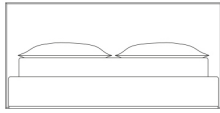

Springs_2

BEDS

Structure in beech wood and foam. Metal frame available in nickel or brushed finishing from the collection. Headboard in fabric or leather from the collection.

SP2.312.A

Bed (for mattress 180x200)

SP2.312.B

Bed (for mattress 200x200)

Standard features

L 232 D 224 H 100 cm
L 91.34 D 88.19 H 39.37 in

Standard features

L 252 D 224 H 100 cm
L 99.21 D 88.19 H 39.37 in

Springs_2

BEDS