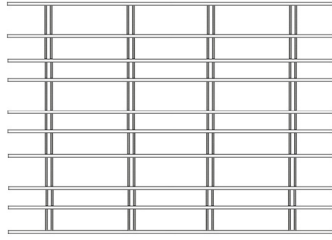

# Wall\_2

BOOKCASES

---

# Wall\_2

## BOOKCASES

Modular bookcase. Structure in multilayer wood. Shelves in oak col. glossy wengé or glossy Carbalho rose or grey colour. Pillars covered with leather available from the collection. Modular pillars with shelf available in three heights: 33, 43, 56 cm. RC "jewel logo" with Swarovski crystals in melted brass available in platinum or golden finishing.