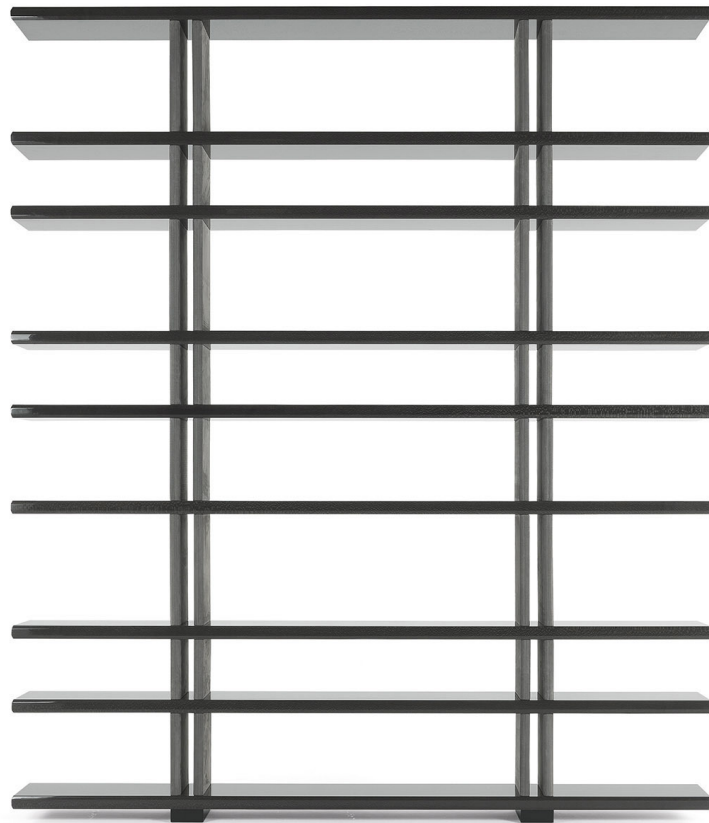

# Wall\_2

BOOKCASES

---

# Wall\_2

## BOOKCASES

Modular bookcase. Structure in multilayer wood. Shelves in oak col. glossy wengé or glossy Carbalho rose or grey colour. Pillars covered with leather available from the collection. Modular pillars with shelf available in three heights: 33, 43, 56 cm. RC "jewel logo" with Swarovski crystals in melted brass available in platinum or golden finishing.

COMPOSITION A

Bookcase

Standard features  
L 600 D 35 H 408 cm  
L 236.22 D 13.78 H 160.63 in

WL2.542.A

Modular bookcase - basement

Standard features  
L 300 D 35 H 12 cm  
L 118.11 D 13.78 H 4.72 in

WL2.542.B