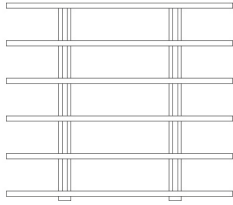

Wall

BOOKCASES

Wall

BOOKCASES

Structure in multilayer wood covered with bevelled natural or bronze mirror and leather cat. A Diamante. RC "jewel logo" with Swarovski crystals in melted brass available in platinum or golden finishing.

WAL.541.A

Bookcase

Standard features

L 250 D 35 H 220 cm
L 98.43 D 13.78 H 86.61 in

Wall

BOOKCASES

UPHOLSTERY

Leather cat. A

See the detailed files in the "Technical information" section

Wall

BOOKCASES

STRUCTURE

Mirror

Natural mirror

Bronzed mirror