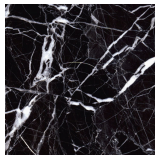

B-52

CONSOLES

B-52

CONSOLES

Base in metal available in brushed finishing from the collection.
Top in oak col. glossy wengé or in marbles cat. A from the collection.

B52.521.C

Console

Standard features
L 80 D 40 H 85 cm
L 31.5 D 15.75 H 33.46 in

STRUCTURE

Metal

Brushed gold

Brushed
bronze

Brushed dark
bronze

Marble

Black
Marquinia

Black & Gold

Emperador
Dark

Travertino
Navona

Bianco Carrara