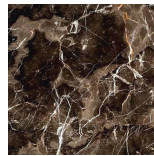

B-52

CONSOLES

B-52

CONSOLES

Base in metal available in brushed finishing from the collection.
Top in oak col. glossy wengé or in marbles cat. A from the collection.

B52.521.C

Console

Standard features
L 80 D 40 H 85 cm
L 31.5 D 15.75 H 33.46 in

STRUCTURE

Metal

Brushed gold

Brushed
bronze

Brushed dark
bronze

Marble

Black
Marquinia

Black & Gold

Emperador
Dark

Travertino
Navona

Bianco Carrara