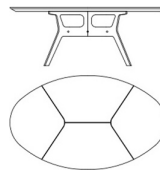

COO.124.B

Dining table

COO.124.C

Dining table

Standard features

L 400 D 130 H 76 cm  
L 157.48 D 51.18 H 29.92 in

Standard features

L 350 D 130 H 76 cm  
L 137.8 D 51.18 H 29.92 in

Standard features

L 300 D 130 H 76 cm  
L 118.11 D 51.18 H 29.92 in

COO.124.D

Dining table

COO.124.E

Dining table

Standard features

L 250 D 120 H 76 cm  
L 98.43 D 47.24 H 29.92 in

Standard features

L 200 D 120 H 76 cm  
L 78.74 D 47.24 H 29.92 in