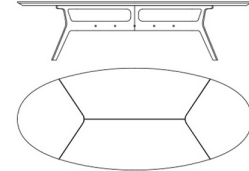

COO.124.B

Dining table

COO.124.C

Dining table

Standard features

L 400 D 130 H 76 cm  
L 157.48 D 51.18 H 29.92 in

Standard features

L 350 D 130 H 76 cm  
L 137.8 D 51.18 H 29.92 in

Standard features

L 300 D 130 H 76 cm  
L 118.11 D 51.18 H 29.92 in

COO.124.D

Dining table

COO.124.E

Dining table

Standard features

L 250 D 120 H 76 cm  
L 98.43 D 47.24 H 29.92 in

Standard features

L 200 D 120 H 76 cm  
L 78.74 D 47.24 H 29.92 in