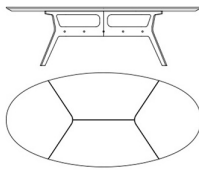

COO.124.B

Dining table

COO.124.C

Dining table

Standard features

L 400 D 130 H 76 cm  
L 157.48 D 51.18 H 29.92 in

Standard features

L 350 D 130 H 76 cm  
L 137.8 D 51.18 H 29.92 in

Standard features

L 300 D 130 H 76 cm  
L 118.11 D 51.18 H 29.92 in

COO.124.D

Dining table

COO.124.E

Dining table

Standard features

L 250 D 120 H 76 cm  
L 98.43 D 47.24 H 29.92 in

Standard features

L 200 D 120 H 76 cm  
L 78.74 D 47.24 H 29.92 in