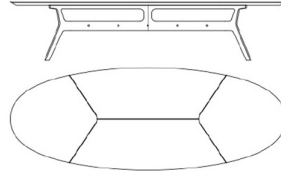

COO.124.B

Dining table

COO.124.C

Dining table

Standard features

L 400 D 130 H 76 cm  
L 157.48 D 51.18 H 29.92 in

Standard features

L 350 D 130 H 76 cm  
L 137.8 D 51.18 H 29.92 in

Standard features

L 300 D 130 H 76 cm  
L 118.11 D 51.18 H 29.92 in

COO.124.D

Dining table

COO.124.E

Dining table

Standard features

L 250 D 120 H 76 cm  
L 98.43 D 47.24 H 29.92 in

Standard features

L 200 D 120 H 76 cm  
L 78.74 D 47.24 H 29.92 in