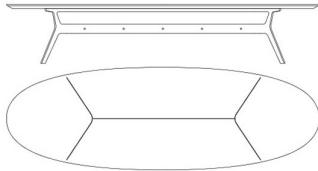

Cooper

DINING TABLES

Metal base available in brushed finishings from the collection. Top
in oak col. glossy wengé, marble from the collection or in onyx.
Optional base covering in leather.

COO.124.A

Dining table