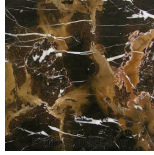

NYO.123.B

Dining table

Standard features
dia 160 cm H 75 cm
dia 62.99 in H 29.53 in

NYO.123.A

Dining table

Standard features
dia 180 cm H 75 cm
dia 70.87 in H 29.53 in

Nyos

DINING TABLES

STRUCTURE

Marble

Black
Marquinia

Black & Gold

Emperador
Dark

Travertino
Navona

Bianco Carrara

Bamboo

Rosa
Portogallo
Extra

Statuario
Venato

Silk Georgette
Blue

Metal

Chrome

Black chrome

Gold

Brushed gold