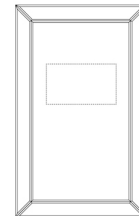

## MIRRORS

Structure in multilayer wood. Bevelled mirrors available in natural or bronze finishing.

SEL.511.B

Mirror

Standard features  
L 80 D 8 H 80 cm  
L 31.5 D 3.15 H 31.5 in

SEL.511.A

Mirror

Standard features  
L 120 D 8 H 120 cm  
L 47.24 D 3.15 H 47.24 in

SEL.512.C

Stand mirror

Standard features  
L 90 D 8 H 160 cm  
L 35.43 D 3.15 H 62.99 in

SEL.512.A

Stand mirror

Standard features  
L 60 D 8 H 200 cm  
L 23.62 D 3.15 H 78.74 in

SEL.512.B

Stand mirror

Standard features  
L 160 D 8 H 250 cm  
L 62.99 D 3.15 H 98.43 in

Standard features

cm  
in