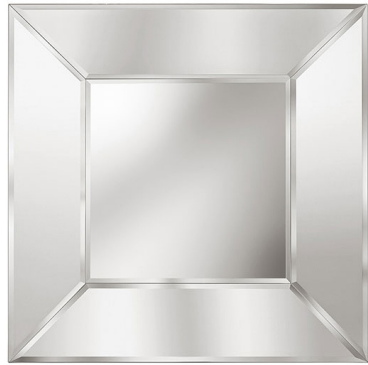

# Selfie

## MIRRORS

---

## MIRRORS

Structure in multilayer wood. Bevelled mirrors available in natural or bronze finishing.

SEL.511.B

Mirror

Standard features  
L 80 D 8 H 80 cm  
L 31.5 D 3.15 H 31.5 in

SEL.511.A

Mirror

Standard features  
L 120 D 8 H 120 cm  
L 47.24 D 3.15 H 47.24 in

SEL.512.C

Stand mirror

Standard features  
L 90 D 8 H 160 cm  
L 35.43 D 3.15 H 62.99 in

SEL.512.A

Stand mirror

Standard features  
L 60 D 8 H 200 cm  
L 23.62 D 3.15 H 78.74 in

SEL.512.B

Stand mirror