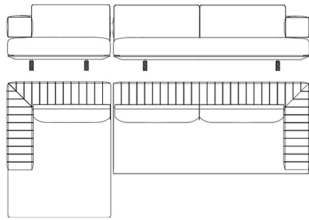

Aruba

MODULAR SOFAS

Modular sofa with structure in poplar wood and foam. Upholstery available in fabric or leather from the collection. Optional stripes on the seat. Legs in transparent plexiglass.

Composition with dormeuse

Modular sofa