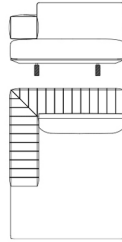

Modular sofa

ARU.213.A

Modular dormeuse (left)

ARU.213.B

Modular dormeuse (right)

Standard features

L 380 D 170 H 85 cm
L 149.61 D 66.93 H 33.46 in

Standard features

L 130 D 170 H 85 cm
L 51.18 D 66.93 H 33.46 in

Standard features

L 130 D 170 H 85 cm
L 51.18 D 66.93 H 33.46 in

ARU.213.C

Modular sofa with arm (left)

ARU.213.D

Modular sofa with arm (right)

ARU.213.E

Modular sofa with arm (left)

Standard features

L 250 D 115 H 85 cm
L 98.43 D 45.28 H 33.46 in

Standard features

L 250 D 115 H 85 cm
L 98.43 D 45.28 H 33.46 in

Standard features

L 210 D 115 H 85 cm
L 82.68 D 45.28 H 33.46 in

ARU.213.F

Modular sofa with arm (right)

Standard features

L 210 D 115 H 85 cm

L 82.68 D 45.28 H 33.46 in

Aruba

MODULAR SOFAS

UPHOLSTERY