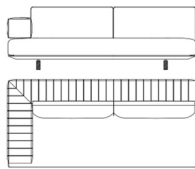

Modular sofa

ARU.213.A

Modular dormeuse (left)

ARU.213.B

Modular dormeuse (right)

Standard features

L 380 D 170 H 85 cm
L 149.61 D 66.93 H 33.46 in

Standard features

L 130 D 170 H 85 cm
L 51.18 D 66.93 H 33.46 in

Standard features

L 130 D 170 H 85 cm
L 51.18 D 66.93 H 33.46 in

ARU.213.C

Modular sofa with arm (left)

ARU.213.D

Modular sofa with arm (right)

ARU.213.E

Modular sofa with arm (left)

Standard features

L 250 D 115 H 85 cm
L 98.43 D 45.28 H 33.46 in

Standard features

L 250 D 115 H 85 cm
L 98.43 D 45.28 H 33.46 in

Standard features

L 210 D 115 H 85 cm
L 82.68 D 45.28 H 33.46 in

ARU.213.F

Modular sofa with arm (right)

Standard features

L 210 D 115 H 85 cm

L 82.68 D 45.28 H 33.46 in

Aruba

MODULAR SOFAS

UPHOLSTERY