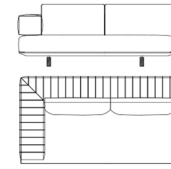

Modular sofa

ARU.213.A

Modular dormeuse (left)

ARU.213.B

Modular dormeuse (right)

Standard features

L 380 D 170 H 85 cm
L 149.61 D 66.93 H 33.46 in

Standard features

L 130 D 170 H 85 cm
L 51.18 D 66.93 H 33.46 in

Standard features

L 130 D 170 H 85 cm
L 51.18 D 66.93 H 33.46 in

ARU.213.C

Modular sofa with arm (left)

ARU.213.D

Modular sofa with arm (right)

ARU.213.E

Modular sofa with arm (left)

Standard features

L 250 D 115 H 85 cm
L 98.43 D 45.28 H 33.46 in

Standard features

L 250 D 115 H 85 cm
L 98.43 D 45.28 H 33.46 in

Standard features

L 210 D 115 H 85 cm
L 82.68 D 45.28 H 33.46 in