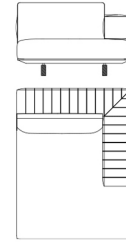

Modular sofa

ARU.213.A

Modular dormeuse (left)

ARU.213.B

Modular dormeuse (right)

Standard features

L 380 D 170 H 85 cm
L 149.61 D 66.93 H 33.46 in

Standard features

L 130 D 170 H 85 cm
L 51.18 D 66.93 H 33.46 in

Standard features

L 130 D 170 H 85 cm
L 51.18 D 66.93 H 33.46 in

ARU.213.C

Modular sofa with arm (left)

ARU.213.D

Modular sofa with arm (right)

ARU.213.E

Modular sofa with arm (left)

Standard features

L 250 D 115 H 85 cm
L 98.43 D 45.28 H 33.46 in

Standard features

L 250 D 115 H 85 cm
L 98.43 D 45.28 H 33.46 in

Standard features

L 210 D 115 H 85 cm
L 82.68 D 45.28 H 33.46 in

ARU.213.F

Modular sofa with arm (right)

Standard features

L 210 D 115 H 85 cm

L 82.68 D 45.28 H 33.46 in

Aruba

MODULAR SOFAS

UPHOLSTERY