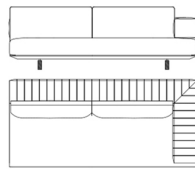

Modular sofa

ARU.213.A

Modular dormeuse (left)

ARU.213.B

Modular dormeuse (right)

Standard features

L 380 D 170 H 85 cm
L 149.61 D 66.93 H 33.46 in

Standard features

L 130 D 170 H 85 cm
L 51.18 D 66.93 H 33.46 in

Standard features

L 130 D 170 H 85 cm
L 51.18 D 66.93 H 33.46 in

ARU.213.C

Modular sofa with arm (left)

ARU.213.D

Modular sofa with arm (right)

ARU.213.E

Modular sofa with arm (left)

Standard features

L 250 D 115 H 85 cm
L 98.43 D 45.28 H 33.46 in

Standard features

L 250 D 115 H 85 cm
L 98.43 D 45.28 H 33.46 in

Standard features

L 210 D 115 H 85 cm
L 82.68 D 45.28 H 33.46 in