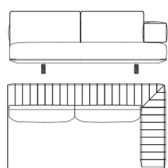

Modular sofa

ARU.213.A

Modular dormeuse (left)

ARU.213.B

Modular dormeuse (right)

Standard features

L 380 D 170 H 85 cm
L 149.61 D 66.93 H 33.46 in

Standard features

L 130 D 170 H 85 cm
L 51.18 D 66.93 H 33.46 in

Standard features

L 130 D 170 H 85 cm
L 51.18 D 66.93 H 33.46 in

ARU.213.C

Modular sofa with arm (left)

ARU.213.D

Modular sofa with arm (right)

ARU.213.E

Modular sofa with arm (left)

Standard features

L 250 D 115 H 85 cm
L 98.43 D 45.28 H 33.46 in

Standard features

L 250 D 115 H 85 cm
L 98.43 D 45.28 H 33.46 in

Standard features

L 210 D 115 H 85 cm
L 82.68 D 45.28 H 33.46 in

ARU.213.F

Modular sofa with arm (right)

Standard features

L 210 D 115 H 85 cm

L 82.68 D 45.28 H 33.46 in

Aruba

MODULAR SOFAS

UPHOLSTERY