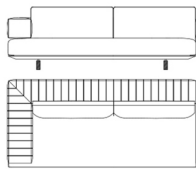

Modular sofa

ARU.213.A

Modular dormeuse (left)

ARU.213.B

Modular dormeuse (right)

Standard features

L 380 D 170 H 85 cm
L 149.61 D 66.93 H 33.46 in

Standard features

L 130 D 170 H 85 cm
L 51.18 D 66.93 H 33.46 in

Standard features

L 130 D 170 H 85 cm
L 51.18 D 66.93 H 33.46 in

ARU.213.C

Modular sofa with arm (left)

ARU.213.D

Modular sofa with arm (right)

ARU.213.E

Modular sofa with arm (left)

Standard features

L 250 D 115 H 85 cm
L 98.43 D 45.28 H 33.46 in

Standard features

L 250 D 115 H 85 cm
L 98.43 D 45.28 H 33.46 in

Standard features

L 210 D 115 H 85 cm
L 82.68 D 45.28 H 33.46 in

ARU.213.F

Modular sofa with arm (right)

Standard features

L 210 D 115 H 85 cm

L 82.68 D 45.28 H 33.46 in

Aruba

MODULAR SOFAS

UPHOLSTERY