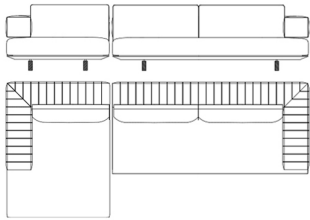

Aruba

MODULAR SOFAS

Modular sofa with structure in poplar wood and foam. Upholstery available in fabric or leather from the collection. Optional stripes on the seat. Legs in transparent plexiglass.

Composition with dormeuse

Modular sofa