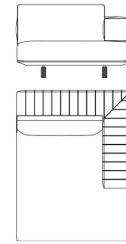

Modular sofa

ARU.213.A

Modular dormeuse (left)

ARU.213.B

Modular dormeuse (right)

Standard features

L 380 D 170 H 85 cm
L 149.61 D 66.93 H 33.46 in

Standard features

L 130 D 170 H 85 cm
L 51.18 D 66.93 H 33.46 in

Standard features

L 130 D 170 H 85 cm
L 51.18 D 66.93 H 33.46 in

ARU.213.C

Modular sofa with arm (left)

ARU.213.D

Modular sofa with arm (right)

ARU.213.E

Modular sofa with arm (left)

Standard features

L 250 D 115 H 85 cm
L 98.43 D 45.28 H 33.46 in

Standard features

L 250 D 115 H 85 cm
L 98.43 D 45.28 H 33.46 in

Standard features

L 210 D 115 H 85 cm
L 82.68 D 45.28 H 33.46 in

ARU.213.F

Modular sofa with arm (right)

Standard features

L 210 D 115 H 85 cm

L 82.68 D 45.28 H 33.46 in

Aruba

MODULAR SOFAS

UPHOLSTERY