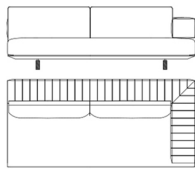

Modular sofa

ARU.213.A

Modular dormeuse (left)

ARU.213.B

Modular dormeuse (right)

Standard features

L 380 D 170 H 85 cm
L 149.61 D 66.93 H 33.46 in

Standard features

L 130 D 170 H 85 cm
L 51.18 D 66.93 H 33.46 in

Standard features

L 130 D 170 H 85 cm
L 51.18 D 66.93 H 33.46 in

ARU.213.C

Modular sofa with arm (left)

ARU.213.D

Modular sofa with arm (right)

ARU.213.E

Modular sofa with arm (left)

Standard features

L 250 D 115 H 85 cm
L 98.43 D 45.28 H 33.46 in

Standard features

L 250 D 115 H 85 cm
L 98.43 D 45.28 H 33.46 in

Standard features

L 210 D 115 H 85 cm
L 82.68 D 45.28 H 33.46 in

ARU.213.F

Modular sofa with arm (right)

Standard features

L 210 D 115 H 85 cm

L 82.68 D 45.28 H 33.46 in

Aruba

MODULAR SOFAS

UPHOLSTERY