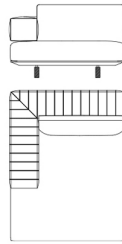

Modular sofa

ARU.213.A

Modular dormeuse (left)

ARU.213.B

Modular dormeuse (right)

Standard features

L 380 D 170 H 85 cm
L 149.61 D 66.93 H 33.46 in

Standard features

L 130 D 170 H 85 cm
L 51.18 D 66.93 H 33.46 in

Standard features

L 130 D 170 H 85 cm
L 51.18 D 66.93 H 33.46 in

ARU.213.C

Modular sofa with arm (left)

ARU.213.D

Modular sofa with arm (right)

ARU.213.E

Modular sofa with arm (left)

Standard features

L 250 D 115 H 85 cm
L 98.43 D 45.28 H 33.46 in

Standard features

L 250 D 115 H 85 cm
L 98.43 D 45.28 H 33.46 in

Standard features

L 210 D 115 H 85 cm
L 82.68 D 45.28 H 33.46 in

ARU.213.F

Modular sofa with arm (right)

Standard features

L 210 D 115 H 85 cm

L 82.68 D 45.28 H 33.46 in

Aruba

MODULAR SOFAS

UPHOLSTERY