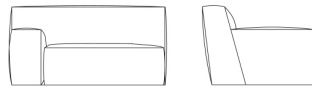

L 135 D 123 H 36 cm
L 53.15 D 48.43 H 14.17 in

HA2.213.J

Pouf J - End composition

Standard features

L 115 D 115 H 36 cm
L 45.28 D 45.28 H 14.17 in

HA2.213.G

Modular sofa corner seat G

Standard features

L 76 D 76 H 36 cm
L 29.92 D 29.92 H 14.17 in

HA2.213.H

Modular sofa corner back H

Standard features

L 115 D 115 H 72 cm
L 45.28 D 45.28 H 28.35 in

HA2.213.Q

Modular sofa with armrest Q
(right)

Standard features

L 135 D 100 H 72 cm
L 53.15 D 39.37 H 28.35 in

HA2.213.R

Modular sofa with armrest R (left)

Standard features

L 135 D 100 H 72 cm
L 53.15 D 39.37 H 28.35 in

HA2.213.O

Modular sofa with armrest O
(right)

Standard features

L 110 D 100 H 72 cm
L 43.31 D 39.37 H 28.35 in

HA2.213.P

Modular sofa with armrest P (left)

Standard features

L 110 D 100 H 72 cm
L 43.31 D 39.37 H 28.35 in

HA2.213.S

Modular sofa without armrest S

Standard features