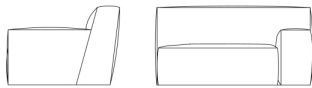

L 135 D 123 H 36 cm
L 53.15 D 48.43 H 14.17 in

HA2.213.J

Pouf J - End composition

Standard features

L 115 D 115 H 36 cm
L 45.28 D 45.28 H 14.17 in

HA2.213.G

Modular sofa corner seat G

Standard features

L 76 D 76 H 36 cm
L 29.92 D 29.92 H 14.17 in

HA2.213.H

Modular sofa corner back H

Standard features

L 115 D 115 H 72 cm
L 45.28 D 45.28 H 28.35 in

HA2.213.Q

Modular sofa with armrest Q
(right)

Standard features

L 135 D 100 H 72 cm
L 53.15 D 39.37 H 28.35 in

HA2.213.R

Modular sofa with armrest R (left)

Standard features

L 135 D 100 H 72 cm
L 53.15 D 39.37 H 28.35 in

HA2.213.O

Modular sofa with armrest O
(right)

Standard features

L 110 D 100 H 72 cm
L 43.31 D 39.37 H 28.35 in

HA2.213.P

Modular sofa with armrest P (left)

Standard features

L 110 D 100 H 72 cm
L 43.31 D 39.37 H 28.35 in

HA2.213.S

Modular sofa without armrest S

Standard features