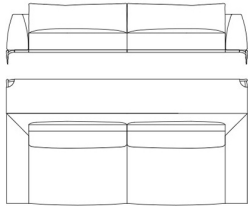

L 253 D 105 H 70 cm
L 99.61 D 41.34 H 27.56 in

VIK.213.B

Components with small table
Modular sofa (right) (with 2
structural cushions included)

Standard features

L 253 D 105 H 70 cm
L 99.61 D 41.34 H 27.56 in

Standard features
L 200 D 105 H 70 cm
L 78.74 D 41.34 H 27.56 in

VIK.213.I

Modular sofa with short back (right) (with 1 structural cushion included)

Standard features
L 200 D 105 H 70 cm
L 78.74 D 41.34 H 27.56 in

VIK.211.A

Sofa with small table 2-seater sofa (left) (with 2 structural cushions included)

Standard features
L 279 D 105 H 70 cm
L 109.84 D 41.34 H 27.56 in

VIK.211.B

Sofa with small table 2-seater sofa (right) (with 2 structural cushions included)

Standard features
L 279 D 105 H 70 cm
L 109.84 D 41.34 H 27.56 in

VIK.211.D

Sofa with small table 2-seater sofa (with 2 structural cushions included)

Standard features
L 326 D 105 H 70 cm
L 128.35 D 41.34 H 27.56 in