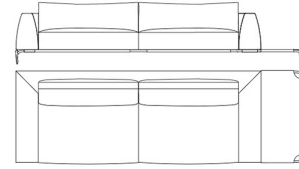

L 253 D 105 H 70 cm
L 99.61 D 41.34 H 27.56 in

VIK.213.B

Components with small table
Modular sofa (right) (with 2
structural cushions included)

Standard features

L 253 D 105 H 70 cm
L 99.61 D 41.34 H 27.56 in

Standard features
L 279 D 105 H 70 cm
L 109.84 D 41.34 H 27.56 in

VIK.211.D

Sofa with small table 2-seater sofa (with 2 structural cushions included)

Standard features
L 326 D 105 H 70 cm
L 128.35 D 41.34 H 27.56 in

VIK.211.F

Large 2-seater sofa with small table on the back (with 2 structural cushions included)

Standard features

L 282 D 146 H 70 cm
L 111.02 D 57.48 H 27.56 in

VIK.211.H

Large 2-seater sofa with small table (left) (with 2 structural cushions included)

Standard features

L 329 D 105 H 70 cm
L 129.53 D 41.34 H 27.56 in

VIK.211.I

Large 2-seater sofa with small table (right) (with 2 structural cushions included)

Standard features

L 329 D 105 H 70 cm
L 129.53 D 41.34 H 27.56 in