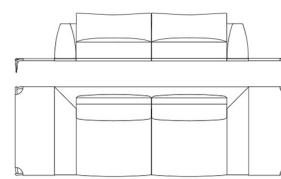

VIK.213.K

Components without small table (right) (with 2 structural cushions included)

Standard features
L 256 D 105 H 70 cm
L 100.79 D 41.34 H 27.56 in

VIK.213.H

Modular sofa with short back (left) (with 1 structural cushion included)

Standard features
L 200 D 105 H 70 cm
L 78.74 D 41.34 H 27.56 in

VIK.213.I

Modular sofa with short back (right) (with 1 structural cushion included)

Standard features
L 200 D 105 H 70 cm
L 78.74 D 41.34 H 27.56 in

VIK.211.A

Sofa with small table 2-seater sofa (left) (with 2 structural cushions included)

Standard features
L 279 D 105 H 70 cm
L 109.84 D 41.34 H 27.56 in

VIK.211.B

Sofa with small table 2-seater sofa (right) (with 2 structural cushions included)

Standard features
L 279 D 105 H 70 cm
L 109.84 D 41.34 H 27.56 in

VIK.211.D

Sofa with small table 2-seater sofa (with 2 structural cushions included)

Standard features
L 326 D 105 H 70 cm
L 128.35 D 41.34 H 27.56 in