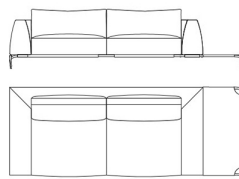

Composition A

Modular sofa

Standard features

L 500 D 410 H 70 cm
L 196.85 D 161.42 H 27.56 in

VIK.213.A

Components with small table
Modular sofa (left) (with 2
structural cushions included)

Standard features

VIK.213.K

Components without small table (right) (with 2 structural cushions included)

Standard features
L 256 D 105 H 70 cm
L 100.79 D 41.34 H 27.56 in

VIK.213.H

Modular sofa with short back (left) (with 1 structural cushion included)

Standard features
L 200 D 105 H 70 cm
L 78.74 D 41.34 H 27.56 in

VIK.213.I

Modular sofa with short back (right) (with 1 structural cushion included)

Standard features
L 200 D 105 H 70 cm
L 78.74 D 41.34 H 27.56 in

VIK.211.A

Sofa with small table 2-seater sofa (left) (with 2 structural cushions included)

Standard features
L 279 D 105 H 70 cm
L 109.84 D 41.34 H 27.56 in

VIK.211.B

Sofa with small table 2-seater sofa (right) (with 2 structural cushions included)