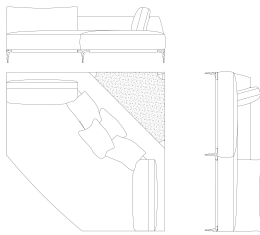

Composition A

Modular sofa

Standard features

L 500 D 410 H 70 cm
L 196.85 D 161.42 H 27.56 in

VIK.213.A

Components with small table
Modular sofa (left) (with 2
structural cushions included)

Standard features

L 253 D 105 H 70 cm
L 99.61 D 41.34 H 27.56 in

VIK.213.B

Components with small table
Modular sofa (right) (with 2
structural cushions included)

Standard features

L 253 D 105 H 70 cm
L 99.61 D 41.34 H 27.56 in

VIK.213.E

Components with small table
Modular sofa corner (with 4
structural cushions 50 x 50 cm
included)

Standard features

L 200 D 200 H 70 cm
L 78.74 D 78.74 H 27.56 in

VIK.213.M

Components with small table
(left) (with 2 structural cushions
included)

Standard features

L 303 D 105 H 70 cm
L 119.29 D 41.34 H 27.56 in

VIK.213.N

Components with small table
(left) (with 2 structural cushions
included)

Standard features

L 303 D 105 H 70 cm
L 119.29 D 41.34 H 27.56 in