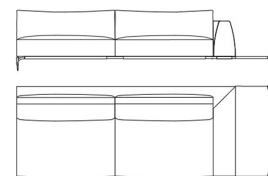

Composition A

Modular sofa

Standard features

L 500 D 410 H 70 cm
L 196.85 D 161.42 H 27.56 in

VIK.213.A

Components with small table
Modular sofa (left) (with 2
structural cushions included)

Standard features

L 253 D 105 H 70 cm
L 99.61 D 41.34 H 27.56 in

VIK.213.B

Components with small table
Modular sofa (right) (with 2
structural cushions included)

Standard features

L 253 D 105 H 70 cm
L 99.61 D 41.34 H 27.56 in

VIK.213.E

Components with small table
Modular sofa corner (with 4
structural cushions 50 x 50 cm
included)

Standard features

L 200 D 200 H 70 cm
L 78.74 D 78.74 H 27.56 in

VIK.213.M

Components with small table
(left) (with 2 structural cushions
included)

Standard features

L 303 D 105 H 70 cm
L 119.29 D 41.34 H 27.56 in

VIK.213.N

Components with small table
(left) (with 2 structural cushions
included)

Standard features

L 303 D 105 H 70 cm
L 119.29 D 41.34 H 27.56 in