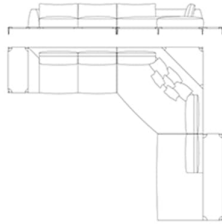

Composition A

Modular sofa

Standard features

L 500 D 410 H 70 cm
L 196.85 D 161.42 H 27.56 in

VIK.213.A

Components with small table
Modular sofa (left) (with 2
structural cushions included)

Standard features

L 253 D 105 H 70 cm
L 99.61 D 41.34 H 27.56 in

VIK.213.B

Components with small table
Modular sofa (right) (with 2
structural cushions included)

Standard features

L 253 D 105 H 70 cm
L 99.61 D 41.34 H 27.56 in

VIK.213.E

Components with small table
Modular sofa corner (with 4
structural cushions 50 x 50 cm
included)

Standard features

L 200 D 200 H 70 cm
L 78.74 D 78.74 H 27.56 in

VIK.213.M

Components with small table
(left) (with 2 structural cushions
included)

Standard features

L 303 D 105 H 70 cm
L 119.29 D 41.34 H 27.56 in

VIK.213.N

Components with small table
(left) (with 2 structural cushions
included)

Standard features

L 303 D 105 H 70 cm
L 119.29 D 41.34 H 27.56 in