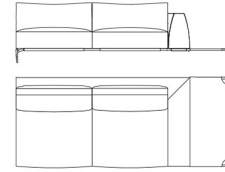

Composition A

Modular sofa

Standard features

L 500 D 410 H 70 cm
L 196.85 D 161.42 H 27.56 in

VIK.213.A

Components with small table
Modular sofa (left) (with 2
structural cushions included)

Standard features

L 253 D 105 H 70 cm
L 99.61 D 41.34 H 27.56 in

VIK.213.B

Components with small table
Modular sofa (right) (with 2
structural cushions included)

Standard features

L 253 D 105 H 70 cm
L 99.61 D 41.34 H 27.56 in

VIK.213.E

Components with small table
Modular sofa corner (with 4
structural cushions 50 x 50 cm
included)

Standard features

L 200 D 200 H 70 cm
L 78.74 D 78.74 H 27.56 in

VIK.213.M

Components with small table
(left) (with 2 structural cushions
included)

Standard features

L 303 D 105 H 70 cm
L 119.29 D 41.34 H 27.56 in

VIK.213.N

Components with small table
(left) (with 2 structural cushions
included)

Standard features

L 303 D 105 H 70 cm
L 119.29 D 41.34 H 27.56 in