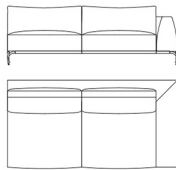

Composition A

Modular sofa

Standard features

L 500 D 410 H 70 cm
L 196.85 D 161.42 H 27.56 in

VIK.213.A

Components with small table
Modular sofa (left) (with 2
structural cushions included)

Standard features

Standard features

L 303 D 105 H 70 cm
L 119.29 D 41.34 H 27.56 in

VIK.213.N

Components with small table
(left) (with 2 structural cushions
included)

Standard features

L 303 D 105 H 70 cm
L 119.29 D 41.34 H 27.56 in

VIK.213.F

Modular sofa with short back and small table (left) (with 1 structural cushion included)

Standard features
L 200 D 154 H 70 cm
L 78.74 D 60.63 H 27.56 in

VIK.213.G

Modular sofa with short back and small table (right) (with 1 structural cushion included)

Standard features
L 200 D 154 H 70 cm
L 78.74 D 60.63 H 27.56 in

VIK.213.C

Components without small table
Modular sofa (left) (with 2 structural cushions included)

Standard features
L 206 D 105 H 70 cm
L 81.1 D 41.34 H 27.56 in