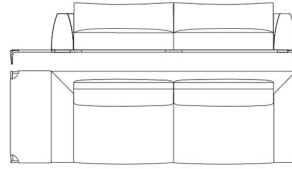

VIK.211.A

Sofa with small table 2-seater sofa (left) (with 2 structural cushions included)

Standard features
L 279 D 105 H 70 cm
L 109.84 D 41.34 H 27.56 in

VIK.211.B

Sofa with small table 2-seater sofa (right) (with 2 structural cushions included)

Standard features
L 279 D 105 H 70 cm
L 109.84 D 41.34 H 27.56 in

VIK.211.D

Sofa with small table 2-seater sofa (with 2 structural cushions included)

Standard features
L 326 D 105 H 70 cm
L 128.35 D 41.34 H 27.56 in

VIK.211.F

Large 2-seater sofa with small table on the back (with 2 structural cushions included)

Standard features

L 282 D 146 H 70 cm
L 111.02 D 57.48 H 27.56 in

VIK.211.H

Large 2-seater sofa with small table (left) (with 2 structural cushions included)

Standard features

L 329 D 105 H 70 cm
L 129.53 D 41.34 H 27.56 in

VIK.211.I

Large 2-seater sofa with small table (right) (with 2 structural cushions included)

Standard features

L 329 D 105 H 70 cm
L 129.53 D 41.34 H 27.56 in