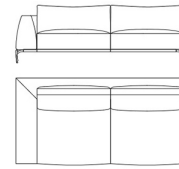

Composition A

Modular sofa

Standard features

L 500 D 410 H 70 cm
L 196.85 D 161.42 H 27.56 in

VIK.213.A

Components with small table
Modular sofa (left) (with 2
structural cushions included)

Standard features

L 253 D 105 H 70 cm
L 99.61 D 41.34 H 27.56 in

VIK.213.B

Components with small table
Modular sofa (right) (with 2
structural cushions included)

Standard features

L 253 D 105 H 70 cm
L 99.61 D 41.34 H 27.56 in

VIK.213.F

Modular sofa with short back and small table (left) (with 1 structural cushion included)

Standard features
L 200 D 154 H 70 cm
L 78.74 D 60.63 H 27.56 in

VIK.213.G

Modular sofa with short back and small table (right) (with 1 structural cushion included)

Standard features
L 200 D 154 H 70 cm
L 78.74 D 60.63 H 27.56 in

VIK.213.C

Components without small table
Modular sofa (left) (with 2 structural cushions included)

Standard features
L 206 D 105 H 70 cm
L 81.1 D 41.34 H 27.56 in