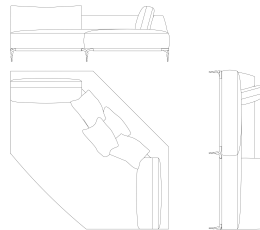

Composition A

Modular sofa

Standard features

L 500 D 410 H 70 cm
L 196.85 D 161.42 H 27.56 in

VIK.213.A

Components with small table
Modular sofa (left) (with 2
structural cushions included)

Standard features

VIK.213.F

Modular sofa with short back and small table (left) (with 1 structural cushion included)

Standard features
L 200 D 154 H 70 cm
L 78.74 D 60.63 H 27.56 in

VIK.213.G

Modular sofa with short back and small table (right) (with 1 structural cushion included)

Standard features
L 200 D 154 H 70 cm
L 78.74 D 60.63 H 27.56 in

VIK.213.C

Components without small table
Modular sofa (left) (with 2 structural cushions included)

Standard features
L 206 D 105 H 70 cm
L 81.1 D 41.34 H 27.56 in

VIK.213.D

Components without small table
Modular sofa (right) (with 2 structural cushions included)

Standard features
L 206 D 105 H 70 cm
L 81.1 D 41.34 H 27.56 in

VIK.213.J

Components without small table
Modular sofa (with 4 structural cushions 50 x 50 cm included)