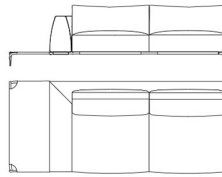

Composition A

Modular sofa

Standard features

L 500 D 410 H 70 cm
L 196.85 D 161.42 H 27.56 in

VIK.213.A

Components with small table
Modular sofa (left) (with 2
structural cushions included)

Standard features

L 253 D 105 H 70 cm
L 99.61 D 41.34 H 27.56 in

VIK.213.B

Components with small table
Modular sofa (right) (with 2
structural cushions included)

Standard features

L 253 D 105 H 70 cm
L 99.61 D 41.34 H 27.56 in

VIK.213.E

Components with small table
Modular sofa corner (with 4
structural cushions 50 x 50 cm
included)

Standard features

L 200 D 200 H 70 cm
L 78.74 D 78.74 H 27.56 in

VIK.213.M

Components with small table
(left) (with 2 structural cushions
included)

Standard features

L 329 D 105 H 70 cm
L 129.53 D 41.34 H 27.56 in

VIK.211.I

Large 2-seater sofa with small table (right) (with 2 structural cushions included)

Standard features

L 329 D 105 H 70 cm
L 129.53 D 41.34 H 27.56 in