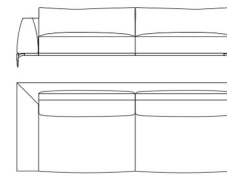

VIK.213.F

Modular sofa with short back and small table (left) (with 1 structural cushion included)

Standard features
L 200 D 154 H 70 cm
L 78.74 D 60.63 H 27.56 in

VIK.213.G

Modular sofa with short back and small table (right) (with 1 structural cushion included)

Standard features
L 200 D 154 H 70 cm
L 78.74 D 60.63 H 27.56 in

VIK.213.C

Components without small table
Modular sofa (left) (with 2 structural cushions included)

Standard features
L 206 D 105 H 70 cm
L 81.1 D 41.34 H 27.56 in

VIK.213.D

Components without small table
Modular sofa (right) (with 2 structural cushions included)

Standard features
L 206 D 105 H 70 cm
L 81.1 D 41.34 H 27.56 in

VIK.213.J

Components without small table
Modular sofa (with 4 structural cushions 50 x 50 cm included)

Standard features
L 200 D 200 H 70 cm
L 78.74 D 78.74 H 27.56 in

VIK.213.L

Components without small table
(left) (with 2 structural cushions included)

Standard features
L 256 D 105 H 70 cm
L 100.79 D 41.34 H 27.56 in