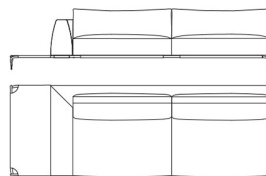

Composition A

Modular sofa

Standard features

L 500 D 410 H 70 cm
L 196.85 D 161.42 H 27.56 in

VIK.213.A

Components with small table
Modular sofa (left) (with 2
structural cushions included)

Standard features

L 253 D 105 H 70 cm
L 99.61 D 41.34 H 27.56 in

VIK.213.B

Components with small table
Modular sofa (right) (with 2
structural cushions included)

Standard features

L 253 D 105 H 70 cm
L 99.61 D 41.34 H 27.56 in

VIK.213.E

Components with small table
Modular sofa corner (with 4
structural cushions 50 x 50 cm
included)

Standard features

L 200 D 200 H 70 cm
L 78.74 D 78.74 H 27.56 in

VIK.213.M

Components with small table
(left) (with 2 structural cushions
included)

Standard features

L 303 D 105 H 70 cm
L 119.29 D 41.34 H 27.56 in

VIK.213.N

Components with small table
(left) (with 2 structural cushions
included)

Standard features

L 303 D 105 H 70 cm
L 119.29 D 41.34 H 27.56 in