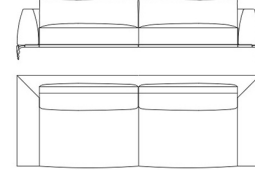

L 253 D 105 H 70 cm
L 99.61 D 41.34 H 27.56 in

VIK.213.B

Components with small table
Modular sofa (right) (with 2
structural cushions included)

Standard features

L 253 D 105 H 70 cm
L 99.61 D 41.34 H 27.56 in

Standard features

L 329 D 105 H 70 cm
L 129.53 D 41.34 H 27.56 in

VIK.211.I

Large 2-seater sofa with small table (right) (with 2 structural cushions included)

Standard features

L 329 D 105 H 70 cm
L 129.53 D 41.34 H 27.56 in

VIK.211.C

Sofa without small table 2-seater sofa (with 2 structural cushions included)

Standard features

L 232 D 105 H 70 cm
L 91.34 D 41.34 H 27.56 in

VIK.211.G

Sofa without small table 3-seater sofa (with 3 structural cushions included)

Standard features

L 322 D 105 H 70 cm
L 126.77 D 41.34 H 27.56 in

VIK.211.E

Sofa without small table Large 2-seater sofa (with 2 structural cushions included)

Standard features

L 282 D 105 H 70 cm
L 111.02 D 41.34 H 27.56 in