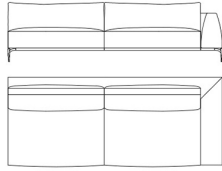

VIK.213.F

Modular sofa with short back and small table (left) (with 1 structural cushion included)

Standard features
L 200 D 154 H 70 cm
L 78.74 D 60.63 H 27.56 in

VIK.213.G

Modular sofa with short back and small table (right) (with 1 structural cushion included)

Standard features
L 200 D 154 H 70 cm
L 78.74 D 60.63 H 27.56 in

VIK.213.C

Components without small table
Modular sofa (left) (with 2 structural cushions included)

Standard features
L 206 D 105 H 70 cm
L 81.1 D 41.34 H 27.56 in

VIK.213.D

Components without small table
Modular sofa (right) (with 2 structural cushions included)

Standard features
L 206 D 105 H 70 cm
L 81.1 D 41.34 H 27.56 in

VIK.213.J

Components without small table
Modular sofa (with 4 structural cushions 50 x 50 cm included)

Standard features
L 200 D 200 H 70 cm
L 78.74 D 78.74 H 27.56 in

VIK.213.L

Components without small table
(left) (with 2 structural cushions included)

Standard features
L 256 D 105 H 70 cm
L 100.79 D 41.34 H 27.56 in