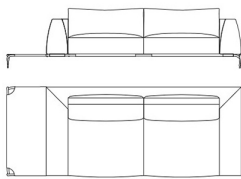

Composition A

Modular sofa

Standard features

L 500 D 410 H 70 cm
L 196.85 D 161.42 H 27.56 in

VIK.213.A

Components with small table
Modular sofa (left) (with 2
structural cushions included)

Standard features

Standard features
L 200 D 200 H 70 cm
L 78.74 D 78.74 H 27.56 in

VIK.213.L

Components without small table
(left) (with 2 structural cushions included)

Standard features
L 256 D 105 H 70 cm
L 100.79 D 41.34 H 27.56 in

VIK.213.K

Components without small table (right) (with 2 structural cushions included)

Standard features
L 256 D 105 H 70 cm
L 100.79 D 41.34 H 27.56 in

VIK.213.H

Modular sofa with short back (left) (with 1 structural cushion included)

Standard features
L 200 D 105 H 70 cm
L 78.74 D 41.34 H 27.56 in

VIK.213.I

Modular sofa with short back (right) (with 1 structural cushion included)

Standard features
L 200 D 105 H 70 cm
L 78.74 D 41.34 H 27.56 in