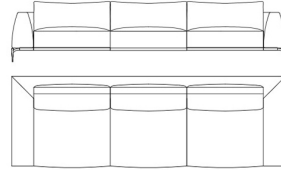

L 253 D 105 H 70 cm
L 99.61 D 41.34 H 27.56 in

VIK.213.B

Components with small table
Modular sofa (right) (with 2
structural cushions included)

Standard features

L 253 D 105 H 70 cm
L 99.61 D 41.34 H 27.56 in

VIK.211.F

Large 2-seater sofa with small table on the back (with 2 structural cushions included)

Standard features

L 282 D 146 H 70 cm
L 111.02 D 57.48 H 27.56 in

VIK.211.H

Large 2-seater sofa with small table (left) (with 2 structural cushions included)

Standard features

L 329 D 105 H 70 cm
L 129.53 D 41.34 H 27.56 in

VIK.211.I

Large 2-seater sofa with small table (right) (with 2 structural cushions included)

Standard features

L 329 D 105 H 70 cm
L 129.53 D 41.34 H 27.56 in

VIK.211.C

Sofa without small table 2-seater sofa (with 2 structural cushions included)

Standard features

L 232 D 105 H 70 cm
L 91.34 D 41.34 H 27.56 in

VIK.211.G

Sofa without small table 3-seater sofa (with 3 structural cushions included)