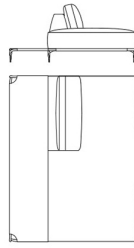

Composition A

Modular sofa

Standard features

L 500 D 410 H 70 cm
L 196.85 D 161.42 H 27.56 in

VIK.213.A

Components with small table
Modular sofa (left) (with 2
structural cushions included)

Standard features

VIK.213.E

Components with small table
Modular sofa corner (with 4
structural cushions 50 x 50 cm
included)

Standard features

L 200 D 200 H 70 cm
L 78.74 D 78.74 H 27.56 in

VIK.213.M

Components with small table
(left) (with 2 structural cushions
included)

Standard features

L 303 D 105 H 70 cm
L 119.29 D 41.34 H 27.56 in

VIK.213.N

Components with small table
(left) (with 2 structural cushions
included)

Standard features

L 303 D 105 H 70 cm
L 119.29 D 41.34 H 27.56 in

VIK.213.F

Modular sofa with short back and small table (left) (with 1 structural cushion included)

Standard features
L 200 D 154 H 70 cm
L 78.74 D 60.63 H 27.56 in

VIK.213.G

Modular sofa with short back and small table (right) (with 1 structural cushion included)