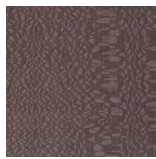

Structure in multilayer wood. Natural or bronze bevelled mirrors.
RC logo sandblasted on top. Inside finishing in microfiber.

DOR.322.A

Hexagonal night table

Standard features

L 52 D 48 H 52 cm
L 20.47 D 18.9 H 20.47 in

DOR.232.A

Hexagonal night table

Standard features

L 52 D 48 H 62 cm
L 20.47 D 18.9 H 24.41 in

Dorian

NIGHT UNITS

STRUCTURE

Mirror

Natural mirror

Bronzed mirror

Wood

Rose Carbalho
veneered

Grey Carbalho
veneered

Dorian

NIGHT UNITS

OPTIONALS STRUCTURE

Marble top cat. C (Statuario venato)	Marble top cat. B (Rosa Portogallo Extra)	Marble top cat. A (Black Marquinia / Black&Gold / Emperador dark / Travertino Navona)	Additional onyx top (verde giada / white / grey)
---	--	--	---