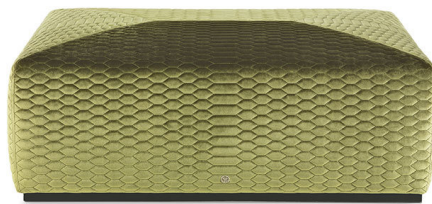

Hera

POUF/STOOLS

Elegant and modern lines for the Hera pouf upholstered with precious Charlize silk printed with typical Roberto Cavalli patterns.

Hera

POUF/STOOLS

Structure in poplar wood and foam. Upholstery in hexagonal quilted fabric or leather from the collection.

HER.222.A

Pouf

Standard features

L 50 D 50 H 47 cm
L 19.69 D 19.69 H 18.5 in

HER.222.B

Pouf

Standard features

L 80 D 80 H 40 cm
L 31.5 D 31.5 H 15.75 in

HER.222.C

Pouf

Standard features

L 120 D 50 H 40 cm
L 47.24 D 19.69 H 15.75 in

HER.222.D

Pouf

Standard features

L 120 D 80 H 40 cm
L 47.24 D 31.5 H 15.75 in