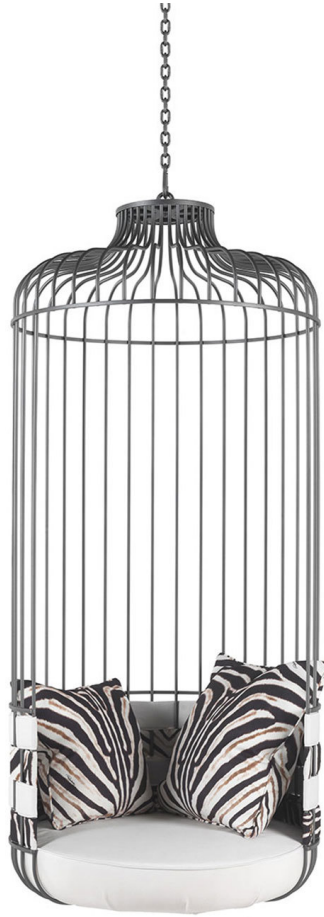

Mai tai

SEATING

Mai tai

SEATING

Metal frame in outdoor finishing. Upholstery and cushion in outdoor fabric.

MAI.021.A

Outdoor hanging chair

Standard features

dia 90 cm H 200 cm

dia 35.43 in H 78.74 in

Mai tai

SEATING

UPHOLSTERY

Outdoor fabric cat. A

See the detailed files in the "Technical information" section

Mai tai

SEATING

STRUCTURE

Outdoor Metal