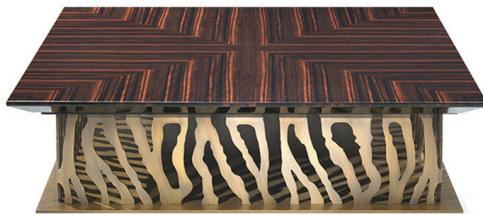

B-52

SIDE/CENTRAL TABLES

B-52

SIDE/CENTRAL TABLES

Base in metal available in brushed finishing from the collection.
Top in oak col. glossy wengé or marble cat. A from the collection.

B52.231.A

Central table

B52.231.B

Central table

Standard features

L 120 D 120 H 30 cm
L 47.24 D 47.24 H 11.81 in

Standard features

L 120 D 70 H 30 cm
L 47.24 D 27.56 H 11.81 in

B-52

SIDE/CENTRAL TABLES

STRUCTURE

Metal

Brushed gold

Brushed bronze

Brushed dark bronze

Marble

Black Marquinia

Black & Gold

Emperador Dark

Travertino Navona

Bianco Carrara