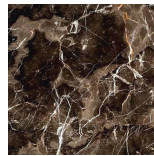

B-52

SIDE/CENTRAL TABLES

B-52

SIDE/CENTRAL TABLES

Base in metal available in brushed finishing from the collection.
Top in oak col. glossy wengé or marble cat. A from the collection.

B52.231.A

Central table

STRUCTURE

Metal

Brushed gold

Brushed bronze

Brushed dark bronze

Marble

Black Marquinia

Black & Gold

Emperador Dark

Travertino Navona

Bianco Carrara