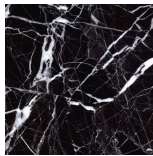

B-52

SIDE/CENTRAL TABLES

B-52

SIDE/CENTRAL TABLES

Base in metal available in brushed finishing from the collection.
Top in oak col. glossy wengé or marble cat. A from the collection.

B52.231.A

Central table

STRUCTURE

Metal

Brushed gold

Brushed bronze

Brushed dark bronze

Marble

Black Marquinia

Black & Gold

Emperador Dark

Travertino Navona

Bianco Carrara