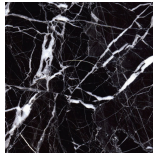

B-52

SIDE/CENTRAL TABLES

B52.232.A

B-52

SIDE/CENTRAL TABLES

Base in metal available in brushed finishing from the collection.
Top in oak col. glossy wengé or marble cat. A from the collection.

B52.232.A

Side table

Standard features

L 70 D 70 H 60 cm

L 27.56 D 27.56 H 23.62 in

B-52

SIDE/CENTRAL TABLES

STRUCTURE

Metal

Brushed gold

Brushed bronze

Brushed dark bronze

Marble

Black Marquinia

Black & Gold

Emperador Dark

Travertino Navona

Bianco Carrara