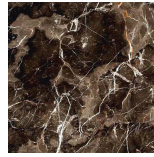

B-52

SIDE/CENTRAL TABLES

B52.232.A

B-52

SIDE/CENTRAL TABLES

Base in metal available in brushed finishing from the collection.
Top in oak col. glossy wengé or marble cat. A from the collection.

B52.232.A

Side table

Brushed bronze

Brushed dark bronze

Marble

Black Marquinia

Black & Gold

Emperador Dark

Travertino Navona

Bianco Carrara