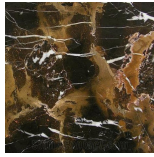

B-52

SIDE/CENTRAL TABLES

B52.232.A

B-52

SIDE/CENTRAL TABLES

Base in metal available in brushed finishing from the collection.
Top in oak col. glossy wengé or marble cat. A from the collection.

B52.232.A

Side table

Brushed bronze

Brushed dark bronze

Marble

Black Marquinia

Black & Gold

Emperador Dark

Travertino Navona

Bianco Carrara