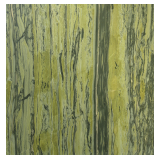

Cooper

SIDE/CENTRAL TABLES

Metal base available in all finishings from the collection. Top in oak col. glossy wengé or in marble from the collection. Available in Agate and Onyx on demand.

COO.232.A

Side table

Black chrome

Brushed gold

Brushed bronze

Brushed dark bronze

Gold

Chrome

Marble

Black Marquina

Black & Gold

Emperador Dark

Travertino Navona

Bianco Carrara

Bamboo

Rosa Portogallo Extra

Statuario Venato

Silk Georgette Blue

Onyx

Verde Giada onyx

White onyx

Grey onyx

Emerald onyx

Agate

Black agate

Green agate