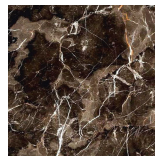

Cooper

SIDE/CENTRAL TABLES

Metal base available in all finishings from the collection. Top in oak col. glossy wengé or in marble from the collection. Available in Agate and Onyx on demand.

COO.232.A

Side table

Black chrome

Brushed gold

Brushed bronze

Brushed dark bronze

Gold

Chrome

Marble

Black Marquina

Black & Gold

Emperador Dark

Travertino Navona

Bianco Carrara

Bamboo

Rosa Portogallo Extra

Statuario Venato

Silk Georgette Blue

Onyx

Verde Giada onyx

White onyx

Grey onyx

Emerald onyx

Agate

Black agate

Green agate