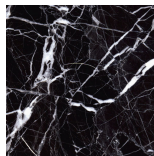

COO.232.B

Side table

Standard features
dia 75 cm H 50 cm
dia 29.53 in H 19.69 in

Standard features
dia 50 cm H 50 cm
dia 19.69 in H 19.69 in

Cooper

SIDE/CENTRAL TABLES

STRUCTURE

Metal

Black chrome

Brushed gold

Brushed bronze

Brushed dark bronze

Gold

Chrome

Marble

Black Marquina

Black & Gold

Emperador Dark

Travertino Navona

Bianco Carrara

Bamboo

Rosa Portogallo Extra

Statuario Venato

Silk Georgette Blue