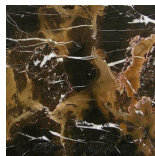

Cooper

SIDE/CENTRAL TABLES

Metal base available in all finishings from the collection. Top in oak col. glossy wengé or in marble from the collection. Available in Agate and Onyx on demand.

COO.232.A

Side table

Black chrome

Brushed gold

Brushed bronze

Brushed dark bronze

Gold

Chrome

Marble

Black Marquina

Black & Gold

Emperador Dark

Travertino Navona

Bianco Carrara

Bamboo

Rosa Portogallo Extra

Statuario Venato

Silk Georgette Blue

Onyx

Verde Giada onyx

White onyx

Grey onyx

Emerald onyx

Agate

Black agate

Green agate