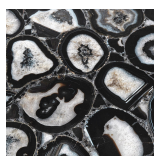

Cooper

SIDE/CENTRAL TABLES

Metal base available in all finishings from the collection. Top in oak col. glossy wengé or in marble from the collection. Available in Agate and Onyx on demand.

COO.232.A

Side table

Black chrome

Brushed gold

Brushed bronze

Brushed dark bronze

Gold

Chrome

Marble

Black Marquina

Black & Gold

Emperador Dark

Travertino Navona

Bianco Carrara

Bamboo

Rosa Portogallo Extra

Statuario Venato

Silk Georgette Blue

Onyx

Verde Giada onyx

White onyx

Grey onyx

Emerald onyx

Agate

Black agate

Green agate