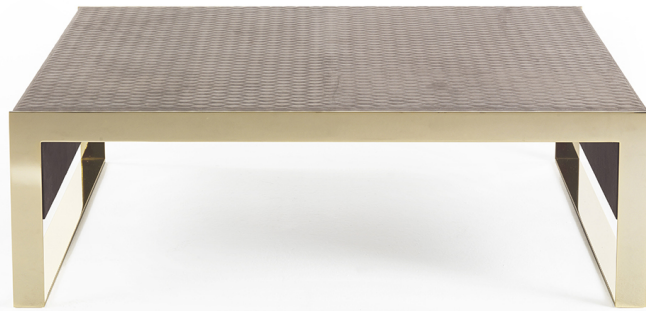

# Golden bridge

SIDE/CENTRAL TABLES

---

## SIDE/CENTRAL TABLES

Top covered with hexagonal or lozenge quilted leather or without quilting, oak col. glossy wengé or natural/bronze bevelled mirror.  
Metal structure available in all the finishings from the collection.

GOL.231.A

Square central table

Standard features

L 125 D 125 H 40 cm  
L 49.21 D 49.21 H 15.75 in

GOL.231.B

Rectangular central table

Standard features

L 125 D 80 H 40 cm  
L 49.21 D 31.5 H 15.75 in