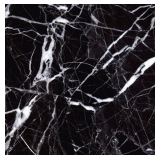

Sahara

SIDE/CENTRAL TABLES

A design table with pure and essential lines. Extremely versatile, it is available in a variety of shapes and finishes.

Sahara

SIDE/CENTRAL TABLES

Structure in multi-layer wood covered with bevelled natural or bronze mirror with sand-blasted RC logo on top. Dimension 60 x 60 x h 45 cm also available in marble from the collection and onyx on demand. Round models: Metal structure available in all the finishing from the collection. Engraved top in bevelled bronze or natural mirror.

Standard features

dia 100 cm H 40 cm
dia 39.37 in H 15.75 in

Standard features

dia 55 cm H 53 cm
dia 21.65 in H 20.87 in

Sahara

SIDE/CENTRAL TABLES

STRUCTURE

Mirror

Natural mirror

Bronzed mirror

Marble

Black
Marquina

Black & Gold

Emperador
Dark

Travertino
Navona

Bianco Carrara