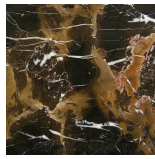

Sahara

SIDE/CENTRAL TABLES

A design table with pure and essential lines. Extremely versatile, it is available in a variety of shapes and finishes.

Sahara

SIDE/CENTRAL TABLES

Structure in multi-layer wood covered with bevelled natural or bronze mirror with sand-blasted RC logo on top. Dimension 60 x 60 x h 45 cm also available in marble from the collection and onyx on demand. Round models: Metal structure available in all the finishing from the collection. Engraved top in bevelled bronze or natural mirror.

Natural mirror

Bronzed mirror

Marble

Black
Marquina

Black & Gold

Emperador
Dark

Travertino
Navona

Bianco Carrara

Bamboo

Rosa
Portogallo
Extra

Statuario
Venato

Silk Georgette
Blue

Onyx

Verde Giada
onyx

White onyx

Grey onyx

Emerald onyx

Metal

Black chrome

Brushed
bronze