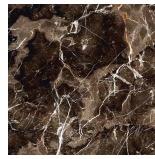

Sahara

SIDE/CENTRAL TABLES

A design table with pure and essential lines. Extremely versatile, it is available in a variety of shapes and finishes.

Sahara

SIDE/CENTRAL TABLES

Structure in multi-layer wood covered with bevelled natural or bronze mirror with sand-blasted RC logo on top. Dimension 60 x 60 x h 45 cm also available in marble from the collection and onyx on demand. Round models: Metal structure available in all the finishing from the collection. Engraved top in bevelled bronze or natural mirror.

Natural mirror

Bronzed mirror

Marble

Black
Marquina

Black & Gold

Emperador
Dark

Travertino
Navona

Bianco Carrara

Bamboo

Rosa
Portogallo
Extra

Statuario
Venato

Silk Georgette
Blue

Onyx

Verde Giada
onyx

White onyx

Grey onyx

Emerald onyx

Metal

Black chrome

Brushed
bronze