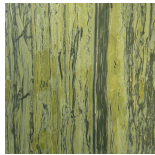

Sahara

SIDE/CENTRAL TABLES

A design table with pure and essential lines. Extremely versatile, it is available in a variety of shapes and finishes.

Sahara

SIDE/CENTRAL TABLES

Structure in multi-layer wood covered with bevelled natural or bronze mirror with sand-blasted RC logo on top. Dimension 60 x 60 x h 45 cm also available in marble from the collection and onyx on demand. Round models: Metal structure available in all the finishing from the collection. Engraved top in bevelled bronze or natural mirror.

Natural mirror

Bronzed mirror

Marble

Black
Marquina

Black & Gold

Emperador
Dark

Travertino
Navona

Bianco Carrara

Bamboo

Rosa
Portogallo
Extra

Statuario
Venato

Silk Georgette
Blue

Onyx

Verde Giada
onyx

White onyx

Grey onyx

Emerald onyx

Metal

Black chrome

Brushed
bronze