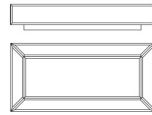

# Selfie

SIDE/CENTRAL TABLES

---

## SIDE/CENTRAL TABLES

Structure in multi-layer wood covered with bevelled mirrors  
available in natural or bronze finishing.

SEL.231.A

Central table

SEL.231.B

Central table

Standard features

L 120 D 120 H 29 cm  
L 47.24 D 47.24 H 11.42 in

Standard features

L 170 D 80 H 29 cm  
L 66.93 D 31.5 H 11.42 in