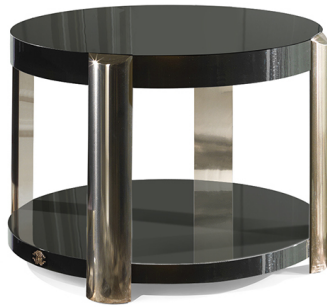

Tiziano

SIDE/CENTRAL TABLES

Tiziano

SIDE/CENTRAL TABLES

Structure in multi-layer wood oak col. glossy wengé or in mat/glossy lacquered finishing. Legs in metal in all the finishings from the collection. Optional lazy-susan for size 180 cm in oak col. glossy wengé or in mat/glossy lacquered finishing.

TIZ.232.A

Side table

Standard features

L 75 D 75 H 53 cm

L 29.53 D 29.53 H 20.87 in

Tiziano

SIDE/CENTRAL TABLES

OPTIONALS STRUCTURE

Lazy-susan Ø
92 cm in oak
col. glossy
wengé

Lazy-susan Ø
92 cm in
mat/glossy
lacquered
finishing