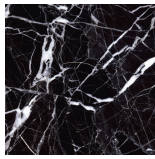

Wire_2

SIDE/CENTRAL TABLES

Wire_2

SIDE/CENTRAL TABLES

Metal base in outdoor finishing. Top available in marble from the collection or in onyx on demand.

WI2.032.A

Outdoor side table

WI2.032.B

Outdoor side table

Standard features
dia 76 cm H 50 cm
dia 29.92 in H 19.69 in

Standard features
dia 53 cm H 58 cm
dia 20.87 in H 22.83 in

Wire_2

SIDE/CENTRAL TABLES

STRUCTURE

Outdoor Metal

Outdoor white

Outdoor black

Outdoor
micaceous iron

Marble

Black
Marquinia

Black & Gold

Emperador
Dark

Travertino
Navona

Bianco Carrara