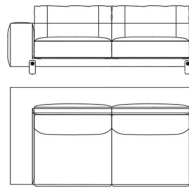

2-seater sofa

Standard features
L 230 D 110 H 78 cm
L 90.55 D 43.31 H 30.71 in

CAI.211.A

3-seater sofa

Standard features
L 270 D 110 H 78 cm
L 106.3 D 43.31 H 30.71 in

CAI.213.A

Modular sofa 245 with arm (left)

Standard features
L 245 D 110 H 78 cm
L 96.46 D 43.31 H 30.71 in

CAI.213.B

Modular sofa 245 with arm (right)

Standard features
L 245 D 110 H 78 cm
L 96.46 D 43.31 H 30.71 in

CAI.213.C

Modular sofa 205 with arm (left)

Standard features
L 205 D 110 H 78 cm
L 80.71 D 43.31 H 30.71 in

CAI.213.D

Modular sofa 205 with arm (right)

Standard features
L 205 D 110 H 78 cm
L 80.71 D 43.31 H 30.71 in

CAI.213.G

Modular "meridiana" with arm
(left)

Standard features

L 250 D 115 H 78 cm
L 98.43 D 45.28 H 30.71 in

CAI.213.H

Modular "meridiana" with arm
(right)

Standard features

L 250 D 115 H 78 cm
L 98.43 D 45.28 H 30.71 in

CAI.213.E

Modular chaise longue with arm
(left)