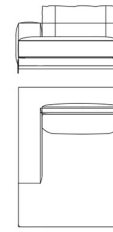

Standard features
L 245 D 110 H 78 cm
L 96.46 D 43.31 H 30.71 in

CAI.213.B

Modular sofa 245 with arm (right)

Standard features
L 245 D 110 H 78 cm
L 96.46 D 43.31 H 30.71 in

CAI.213.C

Modular sofa 205 with arm (left)

Standard features
L 205 D 110 H 78 cm
L 80.71 D 43.31 H 30.71 in

CAI.213.D

Modular sofa 205 with arm (right)

Standard features
L 205 D 110 H 78 cm
L 80.71 D 43.31 H 30.71 in

CAI.213.G

Modular "meridiana" with arm
(left)

Standard features

L 250 D 115 H 78 cm
L 98.43 D 45.28 H 30.71 in

CAI.213.H

Modular "meridiana" with arm
(right)

Standard features

L 250 D 115 H 78 cm
L 98.43 D 45.28 H 30.71 in

CAI.213.E

Modular chaise longue with arm
(left)

Standard features

L 115 D 160 H 78 cm
L 45.28 D 62.99 H 30.71 in

CAI.213.F

Modular chaise longue with arm
(right)

Standard features

L 115 D 160 H 78 cm
L 45.28 D 62.99 H 30.71 in

Caicos

SOFAS