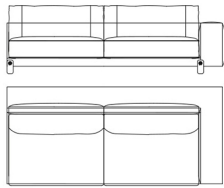

2-seater sofa

Standard features
L 230 D 110 H 78 cm
L 90.55 D 43.31 H 30.71 in

CAI.211.A

3-seater sofa

Standard features
L 270 D 110 H 78 cm
L 106.3 D 43.31 H 30.71 in

CAI.213.A

Modular sofa 245 with arm (left)

Standard features
L 245 D 110 H 78 cm
L 96.46 D 43.31 H 30.71 in

CAI.213.B

Modular sofa 245 with arm (right)

Standard features
L 245 D 110 H 78 cm
L 96.46 D 43.31 H 30.71 in

CAI.213.C

Modular sofa 205 with arm (left)

Standard features
L 205 D 110 H 78 cm
L 80.71 D 43.31 H 30.71 in

CAI.213.D

Modular sofa 205 with arm (right)

Standard features
L 205 D 110 H 78 cm
L 80.71 D 43.31 H 30.71 in

CAI.213.G

Modular "meridiana" with arm
(left)

Standard features

L 250 D 115 H 78 cm
L 98.43 D 45.28 H 30.71 in

CAI.213.H

Modular "meridiana" with arm
(right)

Standard features

L 250 D 115 H 78 cm
L 98.43 D 45.28 H 30.71 in

CAI.213.E

Modular chaise longue with arm
(left)