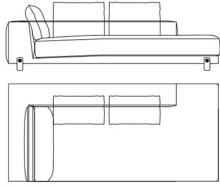

2-seater sofa

Standard features
L 230 D 110 H 78 cm
L 90.55 D 43.31 H 30.71 in

CAI.211.A

3-seater sofa

Standard features
L 270 D 110 H 78 cm
L 106.3 D 43.31 H 30.71 in

CAI.213.A

Modular sofa 245 with arm (left)

Standard features
L 245 D 110 H 78 cm
L 96.46 D 43.31 H 30.71 in

CAI.213.B

Modular sofa 245 with arm (right)

Standard features
L 245 D 110 H 78 cm
L 96.46 D 43.31 H 30.71 in

CAI.213.C

Modular sofa 205 with arm (left)

Standard features
L 205 D 110 H 78 cm
L 80.71 D 43.31 H 30.71 in

CAI.213.D

Modular sofa 205 with arm (right)

Standard features
L 205 D 110 H 78 cm
L 80.71 D 43.31 H 30.71 in

CAI.213.G

Modular "meridiana" with arm
(left)

Standard features

L 250 D 115 H 78 cm
L 98.43 D 45.28 H 30.71 in

CAI.213.H

Modular "meridiana" with arm
(right)

Standard features

L 250 D 115 H 78 cm
L 98.43 D 45.28 H 30.71 in

CAI.213.E

Modular chaise longue with arm
(left)