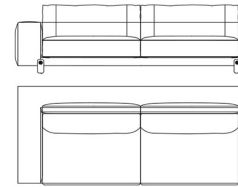

2-seater sofa

Standard features
L 230 D 110 H 78 cm
L 90.55 D 43.31 H 30.71 in

CAI.211.A

3-seater sofa

Standard features
L 270 D 110 H 78 cm
L 106.3 D 43.31 H 30.71 in

CAI.213.A

Modular sofa 245 with arm (left)

Standard features
L 245 D 110 H 78 cm
L 96.46 D 43.31 H 30.71 in

CAI.213.B

Modular sofa 245 with arm (right)

Standard features
L 245 D 110 H 78 cm
L 96.46 D 43.31 H 30.71 in

CAI.213.C

Modular sofa 205 with arm (left)

Standard features
L 205 D 110 H 78 cm
L 80.71 D 43.31 H 30.71 in

CAI.213.D

Modular sofa 205 with arm (right)

Standard features
L 205 D 110 H 78 cm
L 80.71 D 43.31 H 30.71 in

CAI.213.G

Modular "meridiana" with arm
(left)

Standard features

L 250 D 115 H 78 cm
L 98.43 D 45.28 H 30.71 in

CAI.213.H

Modular "meridiana" with arm
(right)

Standard features

L 250 D 115 H 78 cm
L 98.43 D 45.28 H 30.71 in

CAI.213.E

Modular chaise longue with arm
(left)