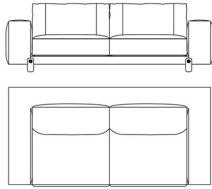

Caicos

SOFAS

Collection of sofas and modular sofas with structure in multi-layer wood and foam. Upholstery available in fabric or leather from the collection. Metal feet in glossy gold finishing.

CAI.211.B

2-seater sofa

Standard features
L 230 D 110 H 78 cm
L 90.55 D 43.31 H 30.71 in