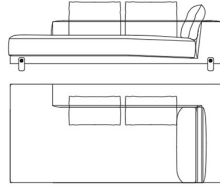

2-seater sofa

Standard features
L 230 D 110 H 78 cm
L 90.55 D 43.31 H 30.71 in

CAI.211.A

3-seater sofa

Standard features
L 270 D 110 H 78 cm
L 106.3 D 43.31 H 30.71 in

CAI.213.A

Modular sofa 245 with arm (left)

Standard features
L 245 D 110 H 78 cm
L 96.46 D 43.31 H 30.71 in

CAI.213.B

Modular sofa 245 with arm (right)

Standard features
L 245 D 110 H 78 cm
L 96.46 D 43.31 H 30.71 in

CAI.213.C

Modular sofa 205 with arm (left)

Standard features
L 205 D 110 H 78 cm
L 80.71 D 43.31 H 30.71 in

CAI.213.D

Modular sofa 205 with arm (right)

Standard features
L 205 D 110 H 78 cm
L 80.71 D 43.31 H 30.71 in

CAI.213.G

Modular "meridiana" with arm
(left)

Standard features

L 250 D 115 H 78 cm
L 98.43 D 45.28 H 30.71 in

CAI.213.H

Modular "meridiana" with arm
(right)

Standard features

L 250 D 115 H 78 cm
L 98.43 D 45.28 H 30.71 in

CAI.213.E

Modular chaise longue with arm
(left)