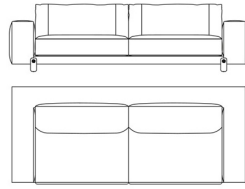

2-seater sofa

Standard features
L 230 D 110 H 78 cm
L 90.55 D 43.31 H 30.71 in

CAI.211.A

3-seater sofa

Standard features
L 270 D 110 H 78 cm
L 106.3 D 43.31 H 30.71 in

CAI.213.A

Modular sofa 245 with arm (left)

Standard features
L 245 D 110 H 78 cm
L 96.46 D 43.31 H 30.71 in

CAI.213.B

Modular sofa 245 with arm (right)

Standard features
L 245 D 110 H 78 cm
L 96.46 D 43.31 H 30.71 in

CAI.213.C

Modular sofa 205 with arm (left)

Standard features
L 205 D 110 H 78 cm
L 80.71 D 43.31 H 30.71 in

CAI.213.D

Modular sofa 205 with arm (right)

Standard features
L 205 D 110 H 78 cm
L 80.71 D 43.31 H 30.71 in

CAI.213.G

Modular "meridiana" with arm
(left)

Standard features

L 250 D 115 H 78 cm
L 98.43 D 45.28 H 30.71 in

CAI.213.H

Modular "meridiana" with arm
(right)

Standard features

L 250 D 115 H 78 cm
L 98.43 D 45.28 H 30.71 in

CAI.213.E

Modular chaise longue with arm
(left)