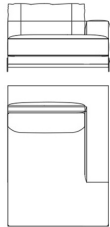

Standard features
L 245 D 110 H 78 cm
L 96.46 D 43.31 H 30.71 in

CAI.213.B

Modular sofa 245 with arm (right)

Standard features
L 245 D 110 H 78 cm
L 96.46 D 43.31 H 30.71 in

CAI.213.C

Modular sofa 205 with arm (left)

Standard features
L 205 D 110 H 78 cm
L 80.71 D 43.31 H 30.71 in

CAI.213.D

Modular sofa 205 with arm (right)

Standard features
L 205 D 110 H 78 cm
L 80.71 D 43.31 H 30.71 in

CAI.213.G

Modular "meridiana" with arm
(left)

Standard features

L 250 D 115 H 78 cm
L 98.43 D 45.28 H 30.71 in

CAI.213.H

Modular "meridiana" with arm
(right)

Standard features

L 250 D 115 H 78 cm
L 98.43 D 45.28 H 30.71 in

CAI.213.E

Modular chaise longue with arm
(left)

Standard features

L 115 D 160 H 78 cm
L 45.28 D 62.99 H 30.71 in

CAI.213.F

Modular chaise longue with arm
(right)

Standard features

L 115 D 160 H 78 cm
L 45.28 D 62.99 H 30.71 in

Caicos

SOFAS