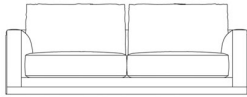

MAN.211.D

2-seater sofa

MAN.211.C

3-seater sofa

MAN.211.A

3-seater sofa

Standard features

L 220 D 113 H 78 cm  
L 86.61 D 44.49 H 30.71 in

Standard features

L 263 D 113 H 78 cm  
L 103.54 D 44.49 H 30.71 in

Standard features

L 263 D 136 H 78 cm  
L 103.54 D 53.54 H 30.71 in

MAN.211.B

4-seater sofa

MAN.221.A

Round armchair

Standard features

L 300 D 113 H 78 cm  
L 118.11 D 44.49 H 30.71 in

Standard features

L 108 D 95 H 65 cm  
L 42.52 D 37.4 H 25.59 in