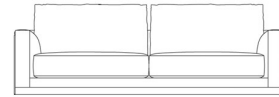

MAN.211.D

2-seater sofa

MAN.211.C

3-seater sofa

MAN.211.A

3-seater sofa

Standard features

L 220 D 113 H 78 cm  
L 86.61 D 44.49 H 30.71 in

Standard features

L 263 D 113 H 78 cm  
L 103.54 D 44.49 H 30.71 in

Standard features

L 263 D 136 H 78 cm  
L 103.54 D 53.54 H 30.71 in

MAN.211.B

4-seater sofa

MAN.221.A

Round armchair

Standard features

L 300 D 113 H 78 cm  
L 118.11 D 44.49 H 30.71 in

Standard features

L 108 D 95 H 65 cm  
L 42.52 D 37.4 H 25.59 in