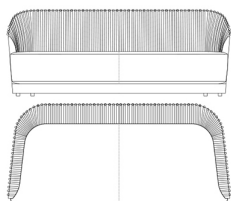

Sharpei

SOFAS

Sharpei

SOFAS

Sofa with structure in poplar wood and foam. Upholstery in fabric or leather from the collection. Decorative metal spheres in all the finishings from the collection.

SHA.211.B

2-seater sofa

SHA.211.A

3-seater sofa

SHA.221.A

Armchair

Standard features

L 210 D 93 H 81 cm
L 82.68 D 36.61 H 31.89 in

Standard features

L 245 D 93 H 81 cm
L 96.46 D 36.61 H 31.89 in

Standard features

L 95 D 93 H 81 cm
L 37.4 D 36.61 H 31.89 in

Sharpei

SOFAS

UPHOLSTERY

Leather cat. A

Leather cat. B

Fabric cat. A