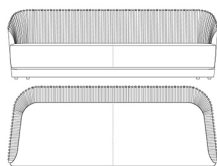

Sharpei

SOFAS

Sharpei

SOFAS

Sofa with structure in poplar wood and foam. Upholstery in fabric or leather from the collection. Decorative metal spheres in all the finishings from the collection.

SHA.211.B

2-seater sofa

SHA.211.A

3-seater sofa

SHA.221.A

Armchair

Standard features

L 210 D 93 H 81 cm
L 82.68 D 36.61 H 31.89 in

Standard features

L 245 D 93 H 81 cm
L 96.46 D 36.61 H 31.89 in

Standard features

L 95 D 93 H 81 cm
L 37.4 D 36.61 H 31.89 in

Sharpei

SOFAS

UPHOLSTERY

Leather cat. A

Leather cat. B

Fabric cat. A