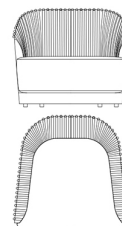

Sharpei

SOFAS

Sharpei

SOFAS

Sofa with structure in poplar wood and foam. Upholstery in fabric or leather from the collection. Decorative metal spheres in all the finishings from the collection.

SHA.211.B

2-seater sofa

SHA.211.A

3-seater sofa

SHA.221.A

Armchair

Standard features

L 210 D 93 H 81 cm
L 82.68 D 36.61 H 31.89 in

Standard features

L 245 D 93 H 81 cm
L 96.46 D 36.61 H 31.89 in

Standard features

L 95 D 93 H 81 cm
L 37.4 D 36.61 H 31.89 in

Sharpei

SOFAS

UPHOLSTERY

Leather cat. A

Leather cat. B

Fabric cat. A