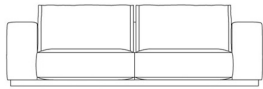

Smoking_2

SOFAS

Smoking_2

SOFAS

Sofa with structure in poplar wood and foam. Upholstery in fabric or leather from the collection. Structural back cushions available in 2 models.

SM2.211.A

3-seater sofa (with 2 back cushion
90 x 48 cm included)

Standard features

L 260 D 113 H 60 cm
L 102.36 D 44.49 H 23.62 in

SM2.211.B

5-seater sofa (with 3 back cushion
90 x 48 cm included)

Standard features

L 360 D 113 H 60 cm
L 141.73 D 44.49 H 23.62 in

Smoking_2