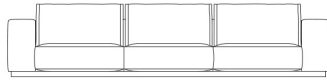

Smoking_2

SOFAS

Smoking_2

SOFAS

Sofa with structure in poplar wood and foam. Upholstery in fabric or leather from the collection. Structural back cushions available in 2 models.

SM2.211.A

3-seater sofa (with 2 back cushion
90 x 48 cm included)

Standard features

L 260 D 113 H 60 cm
L 102.36 D 44.49 H 23.62 in

SM2.211.B

5-seater sofa (with 3 back cushion
90 x 48 cm included)

Standard features

L 360 D 113 H 60 cm
L 141.73 D 44.49 H 23.62 in

Smoking_2