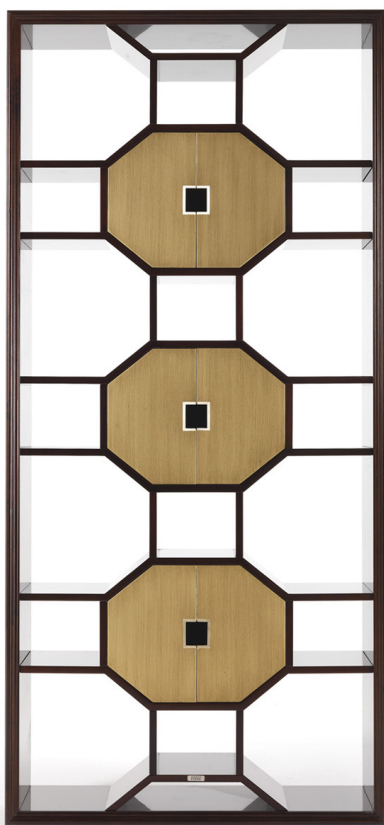

Eva_2

BOOKCASES

Asian Charm embellished with new, precious details. In the Eva_2 bookcase, the geometric shapes are exalted by the bronze finish doors, ensuring a captivating and spectacular final result.

Structure in beech wood. Mahogany finishing with doors in bronzed wood finishing.

BOOKCASES

Structure in beech wood. Mahogany finishing with doors in bronzed wood finishing.

EV2.241.A

Bookcase

Standard features

L 105 D 38 H 225 cm

L 41.34 D 14.96 H 88.58 in