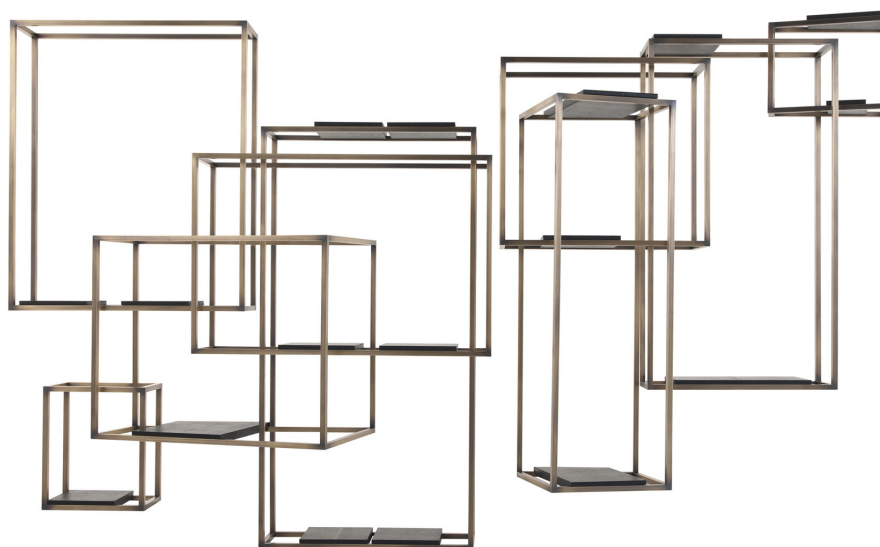

## BOOKCASES

Between art and design, Matrix bookcase, with its captivating style, becomes the protagonist of setting with a contemporary allure. Like a stunning sculptural element, it's the result of a geometric game of crossed lines, essential and at the same time original and scenographic.

Structure in brass. Shelves covered in leather cat. B | L.06.01. Bronzed finishing.

## BOOKCASES

Structure in brass or iron. Shelves covered in leather from the GF Home collection. Bronzed finishing.

#### Standard features

L 335 D 51 H 205 cm

L 131.89 D 20.08 H 80.71 in

BOOKCASES