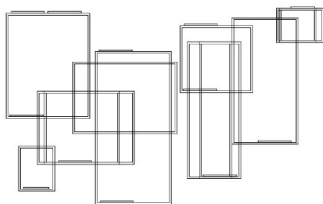

BOOKCASES

Structure in brass or iron. Shelves covered in leather from the GF Home collection. Bronzed finishing.

MTX.241.A

Bookcase

Standard features

L 335 D 51 H 205 cm

L 131.89 D 20.08 H 80.71 in