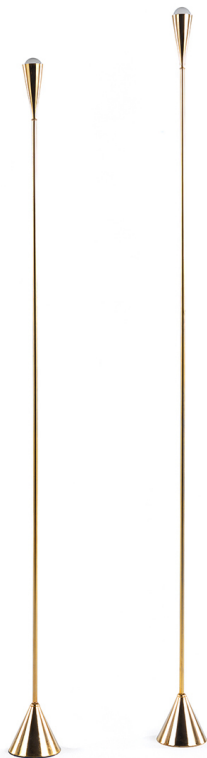

Illicio

FLOOR LAMPS

Floor lamp with structure in brass and iron. Glossy brass finishing.

FLOOR LAMPS

Structure in brass and iron. Glossy brass finishing.

LLC.622.A

Floor lamp

Standard features

L 13 D 13 H 173 cm

L 5.12 D 5.12 H 68.11 in

LLC.622.B

Floor lamp

Standard features

L 13 D 13 H 196 cm

L 5.12 D 5.12 H 77.17 in