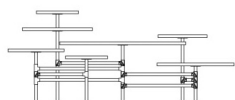

Doyle

SMALL TABLES

An original central table that combines sophisticated construction details with luxurious finishes. A versatile composition with moving arms that offer different possibilities of use. The elegant tops of different heights and dimensions can adapt to diversified needs creating a splendid game of balance and contrasts.

Articulated central table. Structure in metal with glossy brass finishing. Tops in metal with dark bronze, light bronze, glossy gold finishing, or top in Era Glaciale marble.

SMALL TABLES

Structure in metal with glossy brass finishing. Top in metal with dark bronze, light bronze, glossy gold finishing, or top in

Era Glaciale marble. Articulated structure.

DOE.232.A

Central table

Standard features

L 161 D 130 H 66 cm

L 63.39 D 51.18 H 25.98 in