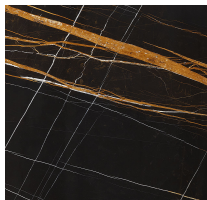

SMALL TABLES

TOP

Sahara Noir
marble