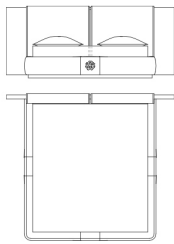

MOE.312.AB8

Bed

Standard features

L 263 D 229 H 110 cm

L 103.54 D 90.16 H 43.31 in

Morne

BEDS

UPHOLSTERY