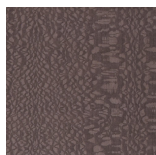

Kasai

DAY UNITS

Kasai

DAY UNITS

Structure in multilayer wood. Finishing in oak col. glossy wengé, glossy Carbalho rose or grey colour or with upholstery in leather or fabric from the collection. Inside finishing in microfiber with glass shelves. Back in natural or bronze mirror or covered with fabric. Base in metal brushed finishing. "Jewel handles" in melted brass available in platinum or golden finishing.

Leather cat. B

Fabric cat. A

Fabric cat. B

Fabric cat. C

See the detailed files in the "Technical information" section

Kasai

DAY UNITS

STRUCTURE

Wood

Rose Carbalho
veneered

Grey Carbalho
veneered

Mirror

Natural mirror

Bronzed mirror

Metal

Brushed gold