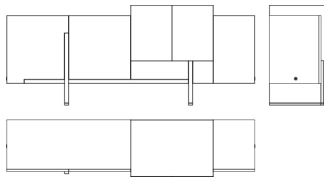

Soira

DAY UNITS

Scenographic and functional, the new Soira sideboard completes the dining room with its refined appeal. Composed of two sculptural volumes made with contrasting materials - grey Carbalho and grey porcelain gres with glossy finishing - the sideboard is enriched by the brass RC monogram logo and has an interior with bronzed tempered glass shelves.

Soira

DAY UNITS

Sideboard with structure in MDF veneered in essence from the collection, or lacquered in the finishings from the collection. Cube element covered in Grey, Ivory, or Black Porcelain Gres.

Interior covered in microfibre, with shelves in tempered bronzed glass.

Base in MDF lacquered Embossed Black. Lower base in iron with Brushed Bronze finishing.

Brass plate with RC monogram.

C.SOI.113.A8X

Sideboard

Standard features

L 240 D 56 H 97 cm

L 94.49 D 22.05 H 38.19 in