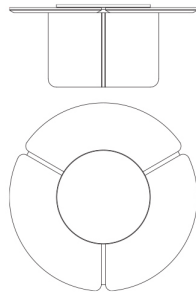

Kibo

DINING TABLES

An object with a great personality, blurring the line between art and design, Kibo is a sculptural table of absolute scenic impact. Expression of unparalleled craftsmanship, the table presents itself as a complex composition. The top with grey Carbalho essence gloss finishing is combined with a Lazy Susan in Grey Porcelain Gres: a combination of materials and shades that gives life to sophisticated plays of light and reflections.

Kibo

DINING TABLES

Dining table with structure in laser-cut and calendered sheet iron, in the finishings Brushed Gold, Brushed Bronze, or Brushed Dark Bronze.

Circular iron plate varnished matt Black, soldered to the structure, to which the lower part of the top is mechanically fixed.

Brass plate with RC monogram.

KIB.123.ASX

Dining table

Standard features
dia 180 cm H 76 cm
dia 70.87 in H 29.92 in

KIB.123.BSX

Dining table

Standard features
dia 160 cm H 76 cm
dia 62.99 in H 29.92 in