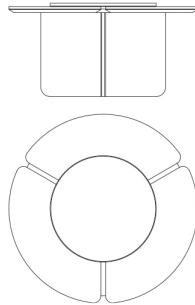

Kibo

DINING TABLES

An object with a great personality, blurring the line between art and design, Kibo is a sculptural table of absolute scenic impact. Expression of unparalleled craftsmanship, the table presents itself as a complex composition. The top with grey Carbalho essence gloss finishing is combined with a Lazy Susan in Grey Porcelain Gres: a combination of materials and shades that gives life to sophisticated plays of light and reflections.

Kibo

DINING TABLES

Dining table with structure in laser-cut and calendered sheet iron, in the finishings Brushed Gold, Brushed Bronze, or Brushed Dark Bronze.

Circular iron plate varnished matt Black, soldered to the structure, to which the lower part of the top is mechanically fixed.

Lower part of the top in bevelled MDF, lacquered matt Black.

Top in MDF veneered in essence from the collection, or lacquered in the finishings from the collection. Inserts in folded laser-cut sheet iron, in the finishings Brushed Gold, Brushed Bronze, or Brushed Dark Bronze. Lazy Susan in Grey, Ivory, or Black Porcelain Gres, framed by a circular structure in sheet iron in the finishings Brushed Gold, Brushed Bronze, or Brushed Dark Bronze.

Brass plate with RC monogram.

KIB.123.ASX

Dining table

Standard features
dia 180 cm H 76 cm
dia 70.87 in H 29.92 in

KIB.123.BSX

Dining table

Standard features
dia 160 cm H 76 cm
dia 62.99 in H 29.92 in