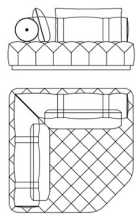

Back cushions in goose down. Upholstery in fabric or leather from the collection.

Base in MDF with Brushed Bronze finishing.

DR2.213.E

Modular sofa (left)

Standard features
L 288 D 120 H 83 cm
L 113.39 D 47.24 H 32.68 in

cm
in

Composition A

Modular sofa

Standard features
 L 478 D 283 H 83 cm
 L 188.19 D 111.42 H 32.68 in

DR2.213.C

Modular sofa central

Standard features
 L 168 D 168 H 83 cm
 L 66.14 D 66.14 H 32.68 in

COM.964.BMX

Modular sofa central optional
 capitonné (silk excluded)

Standard features
 cm
 in

DR2.213.O

Modular sofa central

Standard features
 L 120 D 120 H 83 cm
 L 47.24 D 47.24 H 32.68 in

COM.964.MMX

Modular sofa central optional
 capitonné (silk excluded)

Standard features
 cm
 in

DR2.213.M

Modular sofa corner

Standard features
 L 168 D 168 H 83 cm
 L 66.14 D 66.14 H 32.68 in

CO.964.KMX

Modular sofa corner optional capitonné (silk excluded)

Standard features