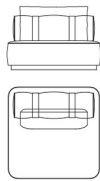

L 330 D 120 H 83 cm
L 129.92 D 47.24 H 32.68 in

Standard features

L 330 D 120 H 83 cm
L 129.92 D 47.24 H 32.68 in

Standard features

cm
in

DR2.213.K

Modular sofa (left)

DR2.213.L

Modular sofa (right)

COM.964.JMX

Modular sofa optional capitonné

Standard features

L 282 D 120 H 83 cm
L 111.02 D 47.24 H 32.68 in

Standard features

L 282 D 120 H 83 cm
L 111.02 D 47.24 H 32.68 in

Standard features

cm
in

Composition A

Modular sofa

Standard features
 L 478 D 283 H 83 cm
 L 188.19 D 111.42 H 32.68 in

DR2.213.C

Modular sofa central

Standard features
 L 168 D 168 H 83 cm
 L 66.14 D 66.14 H 32.68 in

COM.964.BMX

Modular sofa central optional
 capitonné (silk excluded)

Standard features
 cm
 in

DR2.213.O

Modular sofa central

Standard features
 L 120 D 120 H 83 cm
 L 47.24 D 47.24 H 32.68 in

COM.964.MMX

Modular sofa central optional
 capitonné (silk excluded)