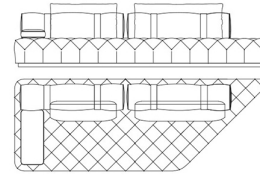

Standard features
L 240 D 120 H 83 cm
L 94.49 D 47.24 H 32.68 in

DR2.213.H

Modular sofa (right)

Standard features
L 240 D 120 H 83 cm
L 94.49 D 47.24 H 32.68 in

COM.964.HMX

Modular sofa optional capitonné
(silk excluded)

Standard features
L 240 D 120 H 83 cm
L 94.49 D 47.24 H 32.68 in

DR2.213.I

Modular sofa (left)

DR2.213.J

Modular sofa (right)

COM.964.IMX

Modular sofa optional capitonné

Standard features

L 330 D 120 H 83 cm
L 129.92 D 47.24 H 32.68 in

Standard features

L 330 D 120 H 83 cm
L 129.92 D 47.24 H 32.68 in

Standard features

cm
in

DR2.213.K

Modular sofa (left)

DR2.213.L

cm
in

Composition A

Modular sofa

Standard features
 L 478 D 283 H 83 cm
 L 188.19 D 111.42 H 32.68 in

DR2.213.C

Modular sofa central

Standard features
 L 168 D 168 H 83 cm
 L 66.14 D 66.14 H 32.68 in

COM.964.BMX