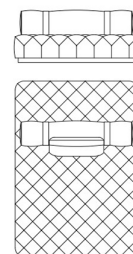

cm
in

Composition A

Modular sofa

Standard features
 L 478 D 283 H 83 cm
 L 188.19 D 111.42 H 32.68 in

DR2.213.C

Modular sofa central

Standard features
 L 168 D 168 H 83 cm
 L 66.14 D 66.14 H 32.68 in

COM.964.BMX

Standard features
 cm
 in

DR2.213.M

Modular sofa corner

Standard features
 L 168 D 168 H 83 cm
 L 66.14 D 66.14 H 32.68 in

CO.964.KMX

Modular sofa corner optional capitonné (silk excluded)

Standard features

cm
in

DR2.213.A

Modular sofa chaise longue

Standard features

L 168 D 240 H 83 cm
L 66.14 D 94.49 H 32.68 in

COM.964.CMX

Modular sofa chaise longue optional capitonné (silk excluded)

Standard features

cm
in

DR2.213.N

Modular sofa chaise longue

Standard features

L 120 D 192 H 83 cm
L 47.24 D 75.59 H 32.68 in

COM.964.LMX

Modular sofa chaise longue optional capitonné (silk excluded)

Standard features