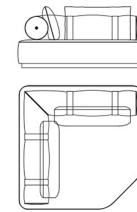

cm
in

Composition A

Modular sofa

Standard features
 L 478 D 283 H 83 cm
 L 188.19 D 111.42 H 32.68 in

DR2.213.C

Modular sofa central

Standard features
 L 168 D 168 H 83 cm
 L 66.14 D 66.14 H 32.68 in

COM.964.BMX

Modular sofa central optional
 capitonné (silk excluded)

Standard features
 cm
 in

DR2.213.O

Modular sofa central

Standard features
 L 120 D 120 H 83 cm
 L 47.24 D 47.24 H 32.68 in

COM.964.MMX

Modular sofa central optional
 capitonné (silk excluded)

Standard features
 cm
 in

DR2.213.M

Modular sofa corner

Standard features
 L 168 D 168 H 83 cm
 L 66.14 D 66.14 H 32.68 in

CO.964.KMX

Modular sofa corner optional capitonné (silk excluded)

Standard features