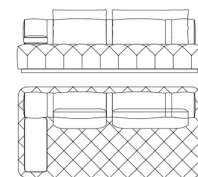

Back cushions in goose down. Upholstery in fabric or leather from the collection.

Base in MDF with Brushed Bronze finishing.

DR2.213.E

Modular sofa (left)

Standard features
L 288 D 120 H 83 cm
L 113.39 D 47.24 H 32.68 in

DR2.213.F

Modular sofa (right)

Standard features
L 288 D 120 H 83 cm
L 113.39 D 47.24 H 32.68 in

COM.964.GMX

Modular sofa optional capitonné
(silk excluded)

Standard features
cm
in

DR2.213.G

Modular sofa (left)

Standard features
L 240 D 120 H 83 cm
L 94.49 D 47.24 H 32.68 in

DR2.213.H

Modular sofa (right)

Standard features
L 240 D 120 H 83 cm
L 94.49 D 47.24 H 32.68 in

COM.964.HMX

Modular sofa optional capitonné
(silk excluded)

cm
in

Composition A

Modular sofa

Standard features
 L 478 D 283 H 83 cm
 L 188.19 D 111.42 H 32.68 in

DR2.213.C

Modular sofa central

Standard features
 L 168 D 168 H 83 cm
 L 66.14 D 66.14 H 32.68 in

COM.964.BMX