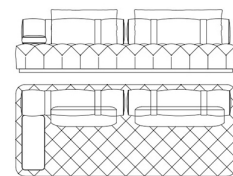

Back cushions in goose down. Upholstery in fabric or leather from the collection.

Base in MDF with Brushed Bronze finishing.

DR2.213.E

Modular sofa (left)

Standard features
L 288 D 120 H 83 cm
L 113.39 D 47.24 H 32.68 in

DR2.213.F

Modular sofa (right)

Standard features
L 288 D 120 H 83 cm
L 113.39 D 47.24 H 32.68 in

COM.964.GMX

Modular sofa optional capitonné
(silk excluded)

Standard features
cm
in

DR2.213.G

Modular sofa (left)

Standard features
L 240 D 120 H 83 cm
L 94.49 D 47.24 H 32.68 in

DR2.213.H

Modular sofa (right)

Standard features
L 240 D 120 H 83 cm
L 94.49 D 47.24 H 32.68 in

COM.964.HMX

Modular sofa optional capitonné
(silk excluded)

cm
in

Composition A

Modular sofa

Standard features
 L 478 D 283 H 83 cm
 L 188.19 D 111.42 H 32.68 in

DR2.213.C

Modular sofa central

Standard features
 L 168 D 168 H 83 cm
 L 66.14 D 66.14 H 32.68 in

COM.964.BMX