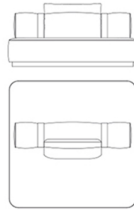

Standard features
L 240 D 120 H 83 cm
L 94.49 D 47.24 H 32.68 in

DR2.213.H

Modular sofa (right)

Standard features
L 240 D 120 H 83 cm
L 94.49 D 47.24 H 32.68 in

COM.964.HMX

Modular sofa optional capitonné
(silk excluded)

L 330 D 120 H 83 cm
L 129.92 D 47.24 H 32.68 in

Standard features

L 330 D 120 H 83 cm
L 129.92 D 47.24 H 32.68 in

Standard features

cm
in

DR2.213.K

Modular sofa (left)

DR2.213.L

Modular sofa (right)

COM.964.JMX

Modular sofa optional capitonné

Standard features

L 282 D 120 H 83 cm
L 111.02 D 47.24 H 32.68 in

Standard features

L 282 D 120 H 83 cm
L 111.02 D 47.24 H 32.68 in

Standard features

cm
in

Composition A

Modular sofa

Standard features
 L 478 D 283 H 83 cm
 L 188.19 D 111.42 H 32.68 in

DR2.213.C

Modular sofa central

Standard features
 L 168 D 168 H 83 cm
 L 66.14 D 66.14 H 32.68 in

COM.964.BMX