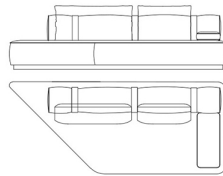

Standard features
L 240 D 120 H 83 cm
L 94.49 D 47.24 H 32.68 in

DR2.213.H

Modular sofa (right)

Standard features
L 240 D 120 H 83 cm
L 94.49 D 47.24 H 32.68 in

COM.964.HMX

Modular sofa optional capitonné
(silk excluded)

Standard features
L 240 D 120 H 83 cm
L 94.49 D 47.24 H 32.68 in

DR2.213.I

Modular sofa (left)

DR2.213.J

Modular sofa (right)

COM.964.IMX

Modular sofa optional capitonné

Standard features

L 330 D 120 H 83 cm
L 129.92 D 47.24 H 32.68 in

Standard features

L 330 D 120 H 83 cm
L 129.92 D 47.24 H 32.68 in

Standard features

cm
in

DR2.213.K

Modular sofa (left)

DR2.213.L

cm
in

Composition A

Modular sofa

Standard features
 L 478 D 283 H 83 cm
 L 188.19 D 111.42 H 32.68 in

DR2.213.C

Modular sofa central

Standard features
 L 168 D 168 H 83 cm
 L 66.14 D 66.14 H 32.68 in

COM.964.BMX