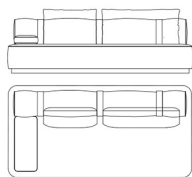

Back cushions in goose down. Upholstery in fabric or leather from the collection.

Base in MDF with Brushed Bronze finishing.

DR2.213.E

Modular sofa (left)

Standard features
L 288 D 120 H 83 cm
L 113.39 D 47.24 H 32.68 in

DR2.213.F

Modular sofa (right)

Standard features
L 288 D 120 H 83 cm
L 113.39 D 47.24 H 32.68 in

COM.964.GMX

Modular sofa optional capitonné
(silk excluded)

Standard features
cm
in

DR2.213.G

Modular sofa (left)

Standard features
L 240 D 120 H 83 cm
L 94.49 D 47.24 H 32.68 in

DR2.213.H

Modular sofa (right)

Standard features
L 240 D 120 H 83 cm
L 94.49 D 47.24 H 32.68 in

COM.964.HMX

Modular sofa optional capitonné
(silk excluded)

cm
in

Composition A

Modular sofa

Standard features
 L 478 D 283 H 83 cm
 L 188.19 D 111.42 H 32.68 in

DR2.213.C

Modular sofa central

Standard features
 L 168 D 168 H 83 cm
 L 66.14 D 66.14 H 32.68 in

COM.964.BMX