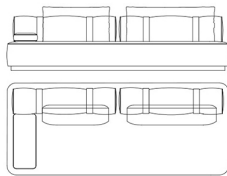

Back cushions in goose down. Upholstery in fabric or leather from the collection.

Base in MDF with Brushed Bronze finishing.

DR2.213.E

Modular sofa (left)

Standard features
L 288 D 120 H 83 cm
L 113.39 D 47.24 H 32.68 in

Standard features
L 240 D 120 H 83 cm
L 94.49 D 47.24 H 32.68 in

DR2.213.H

Modular sofa (right)

Standard features
L 240 D 120 H 83 cm
L 94.49 D 47.24 H 32.68 in

COM.964.HMX

Modular sofa optional capitonné
(silk excluded)

L 330 D 120 H 83 cm
L 129.92 D 47.24 H 32.68 in

Standard features

L 330 D 120 H 83 cm
L 129.92 D 47.24 H 32.68 in

Standard features

cm
in

DR2.213.K

Modular sofa (left)

DR2.213.L

cm
in

Composition A

Modular sofa

Standard features
 L 478 D 283 H 83 cm
 L 188.19 D 111.42 H 32.68 in

DR2.213.C

Modular sofa central

Standard features
 L 168 D 168 H 83 cm
 L 66.14 D 66.14 H 32.68 in

COM.964.BMX