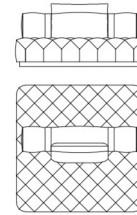

L 330 D 120 H 83 cm
L 129.92 D 47.24 H 32.68 in

Standard features

L 330 D 120 H 83 cm
L 129.92 D 47.24 H 32.68 in

Standard features

cm
in

DR2.213.K

Modular sofa (left)

DR2.213.L

Modular sofa (right)

COM.964.JMX

Modular sofa optional capitonné

Standard features

L 282 D 120 H 83 cm
L 111.02 D 47.24 H 32.68 in

Standard features

L 282 D 120 H 83 cm
L 111.02 D 47.24 H 32.68 in

Standard features

cm
in

Composition A

Modular sofa

Standard features
 L 478 D 283 H 83 cm
 L 188.19 D 111.42 H 32.68 in

DR2.213.C

Modular sofa central

Standard features
 L 168 D 168 H 83 cm
 L 66.14 D 66.14 H 32.68 in

COM.964.BMX

Modular sofa central optional
 capitonné (silk excluded)

Standard features
 cm
 in

DR2.213.O

Modular sofa central

Standard features
 L 120 D 120 H 83 cm
 L 47.24 D 47.24 H 32.68 in

COM.964.MMX

Modular sofa central optional
 capitonné (silk excluded)