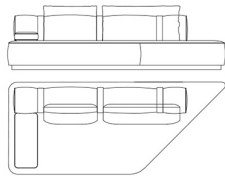

DR2.213.F

Modular sofa (right)

Standard features
L 288 D 120 H 83 cm
L 113.39 D 47.24 H 32.68 in

COM.964.GMX

Modular sofa optional capitonné
(silk excluded)

Standard features
cm
in

DR2.213.G

Modular sofa (left)

Standard features
L 240 D 120 H 83 cm
L 94.49 D 47.24 H 32.68 in

DR2.213.H

Modular sofa (right)

Standard features
L 240 D 120 H 83 cm
L 94.49 D 47.24 H 32.68 in

COM.964.HMX

Modular sofa optional capitonné
(silk excluded)

Standard features
L 240 D 120 H 83 cm
L 94.49 D 47.24 H 32.68 in

DR2.213.I

Modular sofa (left)

DR2.213.J

Modular sofa (right)

COM.964.IMX

Modular sofa optional capitonné

Standard features

L 330 D 120 H 83 cm
L 129.92 D 47.24 H 32.68 in

Standard features

L 330 D 120 H 83 cm
L 129.92 D 47.24 H 32.68 in

Standard features

cm
in

DR2.213.K

Modular sofa (left)

DR2.213.L