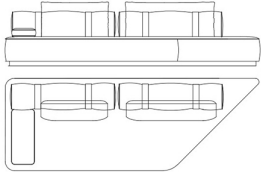

DR2.213.F

Modular sofa (right)

Standard features
L 288 D 120 H 83 cm
L 113.39 D 47.24 H 32.68 in

COM.964.GMX

Modular sofa optional capitonné
(silk excluded)

Standard features
cm
in

DR2.213.G

Modular sofa (left)

Standard features
L 240 D 120 H 83 cm
L 94.49 D 47.24 H 32.68 in

DR2.213.H

Modular sofa (right)

Standard features
L 240 D 120 H 83 cm
L 94.49 D 47.24 H 32.68 in

COM.964.HMX

Modular sofa optional capitonné
(silk excluded)

Standard features
L 240 D 120 H 83 cm
L 94.49 D 47.24 H 32.68 in

DR2.213.I

Modular sofa (left)

DR2.213.J

Modular sofa (right)

COM.964.IMX

Modular sofa optional capitonné

Standard features

L 330 D 120 H 83 cm
L 129.92 D 47.24 H 32.68 in

Standard features

L 330 D 120 H 83 cm
L 129.92 D 47.24 H 32.68 in

Standard features

cm
in

DR2.213.K

Modular sofa (left)

DR2.213.L