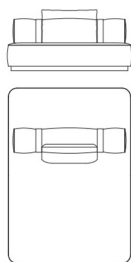

Back cushions in goose down. Upholstery in fabric or leather from the collection.

Base in MDF with Brushed Bronze finishing.

DR2.213.E

Modular sofa (left)

Standard features
L 288 D 120 H 83 cm
L 113.39 D 47.24 H 32.68 in

cm
in

Composition A

Modular sofa

Standard features
 L 478 D 283 H 83 cm
 L 188.19 D 111.42 H 32.68 in

DR2.213.C

Modular sofa central

Standard features
 L 168 D 168 H 83 cm
 L 66.14 D 66.14 H 32.68 in

COM.964.BMX

Standard features
 cm
 in

DR2.213.M

Modular sofa corner

Standard features
 L 168 D 168 H 83 cm
 L 66.14 D 66.14 H 32.68 in

CO.964.KMX

Modular sofa corner optional capitonné (silk excluded)

Standard features

cm
in

DR2.213.A

Modular sofa chaise longue

Standard features

L 168 D 240 H 83 cm
L 66.14 D 94.49 H 32.68 in

COM.964.CMX

Modular sofa chaise longue optional capitonné (silk excluded)

Standard features