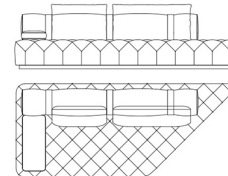

COM.964.JMX

Modular sofa optional capitonné

Standard features

L 282 D 120 H 83 cm
L 111.02 D 47.24 H 32.68 in

Standard features

L 282 D 120 H 83 cm
L 111.02 D 47.24 H 32.68 in

Standard features

cm
in