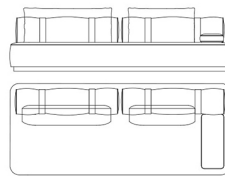

Back cushions in goose down. Upholstery in fabric or leather from the collection.

Base in MDF with Brushed Bronze finishing.

DR2.213.E

Modular sofa (left)

Standard features
L 288 D 120 H 83 cm
L 113.39 D 47.24 H 32.68 in

DR2.213.F

Modular sofa (right)

Standard features
L 288 D 120 H 83 cm
L 113.39 D 47.24 H 32.68 in

COM.964.GMX

Modular sofa optional capitonné
(silk excluded)

Standard features
cm
in

DR2.213.G

Modular sofa (left)

Standard features
L 240 D 120 H 83 cm
L 94.49 D 47.24 H 32.68 in

DR2.213.H

Modular sofa (right)

Standard features
L 240 D 120 H 83 cm
L 94.49 D 47.24 H 32.68 in

COM.964.HMX

Modular sofa optional capitonné
(silk excluded)

cm
in

Composition A

Modular sofa

Standard features
 L 478 D 283 H 83 cm
 L 188.19 D 111.42 H 32.68 in

DR2.213.C

Modular sofa central

Standard features
 L 168 D 168 H 83 cm
 L 66.14 D 66.14 H 32.68 in

COM.964.BMX