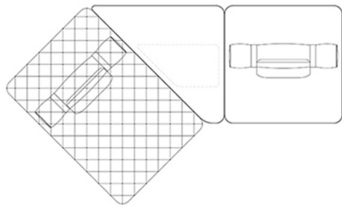

Standard features
L 240 D 120 H 83 cm
L 94.49 D 47.24 H 32.68 in

DR2.213.H

Modular sofa (right)

Standard features
L 240 D 120 H 83 cm
L 94.49 D 47.24 H 32.68 in

COM.964.HMX

Modular sofa optional capitonné
(silk excluded)

L 330 D 120 H 83 cm
L 129.92 D 47.24 H 32.68 in

Standard features

L 330 D 120 H 83 cm
L 129.92 D 47.24 H 32.68 in

Standard features

cm
in

DR2.213.K

Modular sofa (left)

DR2.213.L

Modular sofa (right)

COM.964.JMX

Modular sofa optional capitonné

Standard features

L 282 D 120 H 83 cm
L 111.02 D 47.24 H 32.68 in

Standard features

L 282 D 120 H 83 cm
L 111.02 D 47.24 H 32.68 in

Standard features

cm
in

Composition A

Modular sofa

Standard features
 L 478 D 283 H 83 cm
 L 188.19 D 111.42 H 32.68 in

DR2.213.C

Modular sofa central

Standard features
 L 168 D 168 H 83 cm
 L 66.14 D 66.14 H 32.68 in

COM.964.BMX