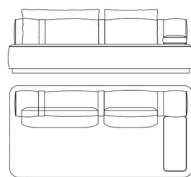

Back cushions in goose down. Upholstery in fabric or leather from the collection.

Base in MDF with Brushed Bronze finishing.

DR2.213.E

Modular sofa (left)

Standard features
L 288 D 120 H 83 cm
L 113.39 D 47.24 H 32.68 in

DR2.213.F

Modular sofa (right)

Standard features
L 288 D 120 H 83 cm
L 113.39 D 47.24 H 32.68 in

COM.964.GMX

Modular sofa optional capitonné
(silk excluded)

Standard features
cm
in

DR2.213.G

Modular sofa (left)

Standard features
L 240 D 120 H 83 cm
L 94.49 D 47.24 H 32.68 in

DR2.213.H

Modular sofa (right)

Standard features
L 240 D 120 H 83 cm
L 94.49 D 47.24 H 32.68 in

COM.964.HMX

Modular sofa optional capitonné
(silk excluded)

cm
in

Composition A

Modular sofa

Standard features
 L 478 D 283 H 83 cm
 L 188.19 D 111.42 H 32.68 in

DR2.213.C

Modular sofa central

Standard features
 L 168 D 168 H 83 cm
 L 66.14 D 66.14 H 32.68 in

COM.964.BMX