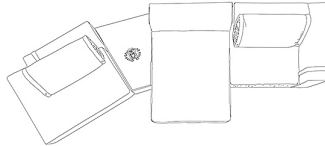

Smoking

MODULAR SOFAS

Smoking

MODULAR SOFAS

Modular sofa with structure in poplar wood and foam. Upholstery in fabric or leather from the collection. Side table in natural/bronze mirror or lacquered finishing. Tray top in leather for rectangular table only. Optional back cushions.

Composition A

Modular sofa

Composition B

Modular sofa

Composition C

Modular sofa

Standard features

L 303 D 170 H 60 cm
L 119.29 D 66.93 H 23.62 in

Standard features

L 453 D 190 H 60 cm
L 178.35 D 74.8 H 23.62 in

Standard features

L 406 D 170 H 60 cm
L 159.84 D 66.93 H 23.62 in

SMO.213.A

Modular sofa with armrest (right)

SMO.213.F

Modular sofa with armrest (left)

SMO.213.B

Modular sofa with short back
(right)

Standard features

L 130 D 113 H 60 cm
L 51.18 D 44.49 H 23.62 in

Standard features

L 130 D 113 H 60 cm
L 51.18 D 44.49 H 23.62 in

Standard features

L 140 D 113 H 60 cm
L 55.12 D 44.49 H 23.62 in