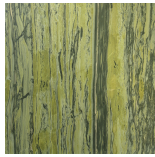

Jipe

SIDE/CENTRAL TABLES

Jipe

SIDE/CENTRAL TABLES

Top available in marble from the collection including Silk Georgette Blue. Onyx top on demand. Emerald Onyx and Silk Georgette Blue top not available for \varnothing 140 cm version. Base lacquered in antique bronze finishing.

Marble

Black
Marquinia

Black & Gold

Emperador
Dark

Travertino
Navona

Bianco Carrara

Bamboo

Rosa
Portogallo
Extra

Statuario
Venato

Silk Georgette
Blue

Onyx

Verde Giada
onyx

White onyx

Grey onyx

Emerald onyx