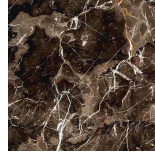

Jipe

SIDE/CENTRAL TABLES

Jipe

SIDE/CENTRAL TABLES

Top available in marble from the collection including Silk Georgette Blue. Onyx top on demand. Emerald Onyx and Silk Georgette Blue top not available for \varnothing 140 cm version. Base lacquered in antique bronze finishing.

JIP.231.A

Central table

Standard features

dia 140 cm H 35 cm

dia 55.12 in H 13.78 in

Jipe

SIDE/CENTRAL TABLES

STRUCTURE

Marble

Black
Marquinia

Black & Gold

Emperador
Dark

Travertino
Navona

Bianco Carrara

Bamboo

Rosa
Portogallo
Extra

Statuario
Venato

Silk Georgette
Blue

Onyx

Verde Giada
onyx

White onyx

Grey onyx

Emerald onyx