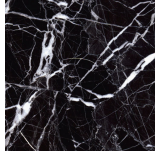

Jipe

SIDE/CENTRAL TABLES

Jipe

SIDE/CENTRAL TABLES

Top available in marble from the collection including Silk Georgette Blue. Onyx top on demand. Emerald Onyx and Silk Georgette Blue top not available for \varnothing 140 cm version. Base lacquered in antique bronze finishing.

JIP.231.A

Central table

Standard features

dia 140 cm H 35 cm

dia 55.12 in H 13.78 in

Jipe

SIDE/CENTRAL TABLES

STRUCTURE

Marble

Black
Marquinia

Black & Gold

Emperador
Dark

Travertino
Navona

Bianco Carrara

Bamboo

Rosa
Portogallo
Extra

Statuario
Venato

Silk Georgette
Blue

Onyx

Verde Giada
onyx

White onyx

Grey onyx

Emerald onyx