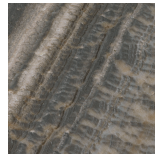

Jipe

SIDE/CENTRAL TABLES

Jipe

SIDE/CENTRAL TABLES

Top available in marble from the collection including Silk Georgette Blue. Onyx top on demand. Emerald Onyx and Silk Georgette Blue top not available for \varnothing 140 cm version. Base lacquered in antique bronze finishing.

Marble

Black
Marquinia

Black & Gold

Emperador
Dark

Travertino
Navona

Bianco Carrara

Bamboo

Rosa
Portogallo
Extra

Statuario
Venato

Silk Georgette
Blue

Onyx

Verde Giada
onyx

White onyx

Grey onyx

Emerald onyx