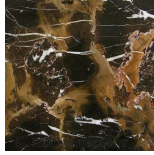

Jipe

SIDE/CENTRAL TABLES

Jipe

SIDE/CENTRAL TABLES

Top available in marble from the collection including Silk Georgette Blue. Onyx top on demand. Emerald Onyx and Silk Georgette Blue top not available for \varnothing 140 cm version. Base lacquered in antique bronze finishing.

JIP.231.A

Central table

Standard features

dia 140 cm H 35 cm

dia 55.12 in H 13.78 in

Jipe

SIDE/CENTRAL TABLES

STRUCTURE

Marble

Black
Marquinia

Black & Gold

Emperador
Dark

Travertino
Navona

Bianco Carrara

Bamboo

Rosa
Portogallo
Extra

Statuario
Venato

Silk Georgette
Blue

Onyx

Verde Giada
onyx

White onyx

Grey onyx

Emerald onyx