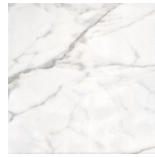

Jipe

SIDE/CENTRAL TABLES

Jipe

SIDE/CENTRAL TABLES

Top available in marble from the collection including Silk Georgette Blue. Onyx top on demand. Emerald Onyx and Silk Georgette Blue top not available for \varnothing 140 cm version. Base lacquered in antique bronze finishing.

Marble

Black
Marquinia

Black & Gold

Emperador
Dark

Travertino
Navona

Bianco Carrara

Bamboo

Rosa
Portogallo
Extra

Statuario
Venato

Silk Georgette
Blue

Onyx

Verde Giada
onyx

White onyx

Grey onyx

Emerald onyx