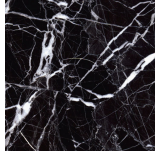

Jipe

SIDE/CENTRAL TABLES

Jipe

SIDE/CENTRAL TABLES

Top available in marble from the collection including Silk Georgette Blue. Onyx top on demand. Emerald Onyx and Silk Georgette Blue top not available for ϕ 140 cm version. Base lacquered in antique bronze finishing.

JIP.232.A

Side table

JIP.232.B

Side table

Standard features

dia 70 cm H 52 cm
dia 27.56 in H 20.47 in

Standard features

dia 55 cm H 52 cm
dia 21.65 in H 20.47 in

Jipe

SIDE/CENTRAL TABLES

STRUCTURE

Marble

Black
Marquinia

Black & Gold

Emperador
Dark

Travertino
Navona