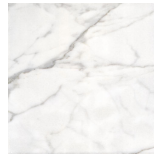

Jipe

SIDE/CENTRAL TABLES

Jipe

SIDE/CENTRAL TABLES

Top available in marble from the collection including Silk Georgette Blue. Onyx top on demand. Emerald Onyx and Silk Georgette Blue top not available for ϕ 140 cm version. Base lacquered in antique bronze finishing.

Jipe

SIDE/CENTRAL TABLES

STRUCTURE

Marble

Black
Marquinia

Black & Gold

Emperador
Dark

Travertino
Navona

Bianco Carrara

Silk Georgette
Blue

Bamboo

Rosa
Portogallo
Extra

Statuario
Venato

Onyx

Verde Giada
onyx

White onyx

Grey onyx

Emerald onyx