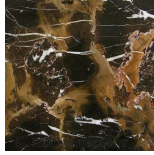

Jipe

SIDE/CENTRAL TABLES

Jipe

SIDE/CENTRAL TABLES

Top available in marble from the collection including Silk Georgette Blue. Onyx top on demand. Emerald Onyx and Silk Georgette Blue top not available for ϕ 140 cm version. Base lacquered in antique bronze finishing.

Jipe

SIDE/CENTRAL TABLES

STRUCTURE

Marble

Black
Marquinia

Black & Gold

Emperador
Dark

Travertino
Navona

Bianco Carrara

Silk Georgette
Blue

Bamboo

Rosa
Portogallo
Extra

Statuario
Venato

Onyx

Verde Giada
onyx

White onyx

Grey onyx

Emerald onyx