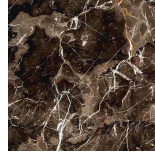

Jipe

SIDE/CENTRAL TABLES

Jipe

SIDE/CENTRAL TABLES

Top available in marble from the collection including Silk Georgette Blue. Onyx top on demand. Emerald Onyx and Silk Georgette Blue top not available for ϕ 140 cm version. Base lacquered in antique bronze finishing.

Jipe

SIDE/CENTRAL TABLES

STRUCTURE

Marble

Black
Marquinia

Black & Gold

Emperador
Dark

Travertino
Navona

Bianco Carrara

Silk Georgette
Blue

Bamboo

Rosa
Portogallo
Extra

Statuario
Venato

Onyx

Verde Giada
onyx

White onyx

Grey onyx

Emerald onyx