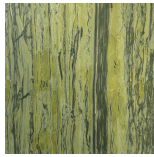

Jipe

SIDE/CENTRAL TABLES

Jipe

SIDE/CENTRAL TABLES

Top available in marble from the collection including Silk Georgette Blue. Onyx top on demand. Emerald Onyx and Silk Georgette Blue top not available for ϕ 140 cm version. Base lacquered in antique bronze finishing.

Jipe

SIDE/CENTRAL TABLES

STRUCTURE

Marble

Black
Marquinia

Black & Gold

Emperador
Dark

Travertino
Navona

Bianco Carrara

Silk Georgette
Blue

Bamboo

Rosa
Portogallo
Extra

Statuario
Venato

Onyx

Verde Giada
onyx

White onyx

Grey onyx

Emerald onyx