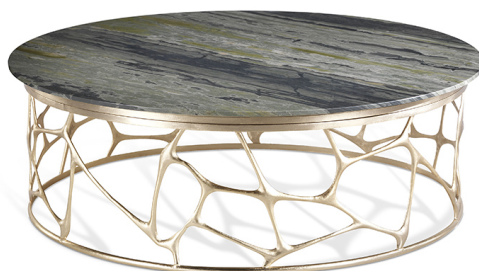

## SIDE/CENTRAL TABLES

With the elegant Bamboo marble top in an original green shade, Sioraf small table features a special base made of handmade brass castings, chiseled by hand and gold plated. A precious piece of furniture easy to combine with the other elements of the collection to create a charming domestic landscape with a contemporary appeal.

## SIDE/CENTRAL TABLES

Metal base available in gold or dark bronze finishing. Marble top from the collection, onyx or in bevelled glass natural or bronze finishing.

---

SIO.231.A

Central table

### Standard features

dia 105 cm H 35 cm  
dia 41.34 in H 13.78 in