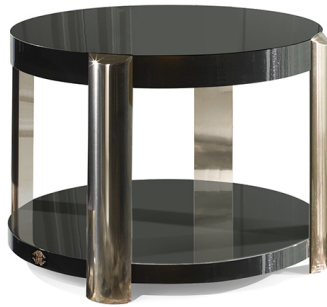

# Tiziano

SIDE/CENTRAL TABLES

---

## SIDE/CENTRAL TABLES

Structure in multi-layer wood oak col. glossy wengé or in mat/glossy lacquered finishing. Legs in metal in all the finishings from the collection. Optional lazy-susan for size 180 cm in oak col. glossy wengé or in mat/glossy lacquered finishing.

TIZ.232.A

Side table

Standard features

L 75 D 75 H 53 cm

L 29.53 D 29.53 H 20.87 in

## OPTIONALS STRUCTURE

Lazy-susan Ø  
92 cm in oak  
col. glossy  
wengé

Lazy-susan Ø  
92 cm in  
mat/glossy  
lacquered  
finishing