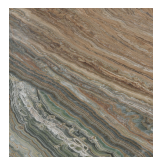

Trinidad

SIDE/CENTRAL TABLES

Precious and sophisticate, the side table Trinidad is the perfect complement for luxurious and exuberant environments. The irregular shape of the top is given by a composition of several parts, available in marble or onyx and in different colours. Metal legs with precious gold finish.

Gold

Chrome

Marble

Black
Marquinia

Black & Gold

Emperador
Dark

Travertino
Navona

Bianco Carrara

Bamboo

Rosa
Portogallo
Extra

Statuario
Venato

Silk Georgette
Blue

Onyx

Verde Giada
onyx

White onyx

Grey onyx

Emerald onyx