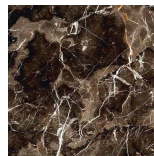

Trinidad

SIDE/CENTRAL TABLES

Precious and sophisticate, the side table Trinidad is the perfect complement for luxurious and exuberant environments. The irregular shape of the top is given by a composition of several parts, available in marble or onyx and in different colours. Metal legs with precious gold finish.

Trinidad

SIDE/CENTRAL TABLES

STRUCTURE

Metal

Black chrome

Brushed gold

Brushed
bronze

Brushed dark
bronze

Gold

Chrome

Marble

Black
Marquinia

Black & Gold

Emperador
Dark

Travertino
Navona

Bianco Carrara

Bamboo

Rosa
Portogallo
Extra

Statuario
Venato

Silk Georgette
Blue

Onyx

Verde Giada
onyx

White onyx

Grey onyx