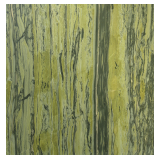

Trinidad

SIDE/CENTRAL TABLES

Precious and sophisticate, the side table Trinidad is the perfect complement for luxurious and exuberant environments. The irregular shape of the top is given by a composition of several parts, available in marble or onyx and in different colours. Metal legs with precious gold finish.

Trinidad

SIDE/CENTRAL TABLES

STRUCTURE

Metal

Black chrome

Brushed gold

Brushed
bronze

Brushed dark
bronze

Gold

Chrome

Marble

Black
Marquinia

Black & Gold

Emperador
Dark

Travertino
Navona

Bianco Carrara

Bamboo

Rosa
Portogallo
Extra

Statuario
Venato

Silk Georgette
Blue

Onyx

Verde Giada
onyx

White onyx

Grey onyx