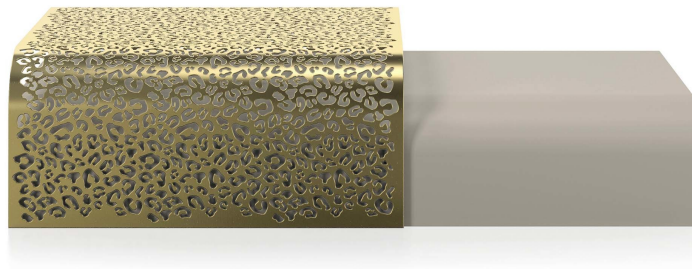

# Watamu

## SIDE/CENTRAL TABLES

Watamu: an original set of two tables with an evocative name that pays homage to the well-known Kenyan location.

The essential and minimalist lines of the composition are enriched by the exuberant and sophisticated decorativism, typical of Roberto Cavalli Home Interiors brand: one of the two elements is in animalier laser-cut, while the other one is in glossy lacquered wood.

## SIDE/CENTRAL TABLES

Set of two central tables.

Higher element with structure in calendered iron with laser-cut animal design, in the finishings from the collection.

Lower element in curved multilayer wood veneered in essence from the collection, or lacquered in the finishings from the collection.