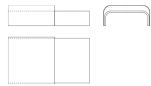

## SIDE/CENTRAL TABLES

Set of two central tables.

Higher element with structure in calendered iron with laser-cut animal design, in the finishings from the collection.

Lower element in curved multilayer wood veneered in essence from the collection, or lacquered in the finishings from the collection.

Brass plate with RC monogram on table side.

WAT.231.A

Central table

Standard features  
L 80 D 80 H 36 cm  
L 31.5 D 31.5 H 14.17 in

WAT.231.B

Central table

Standard features  
L 74 D 140 H 25 cm  
L 29.13 D 55.12 H 9.84 in