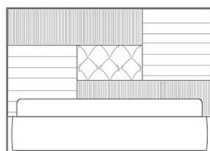

Elliot

BEDS

An elegant bed with a bold character, with an important headboard characterized by different upholsteries, from the capitonné to the quilted and pleated staves and from the combination of two different types of tone on tone velvet. The possibility to choose and customize the upholsteries and the fabrics of the different blocks allows to satisfy the customers' most diversified tastes.

Structure in beech wood and foam with frame in bronzed metal finishing. Upholstery in fabric cat. B | L.18.50 and cat. B | L.18.55.

BEDS

Structure in beech wood and foam with frame in bronzed metal finishing. Upholstery in fabric from the GF Home collection.

ELI.312.A

Bed

Standard features

L 205 D 222 H 143 cm
L 80.71 D 87.4 H 56.3 in

ELI.312.B

Bed

Standard features

L 225 D 222 H 143 cm
L 88.58 D 87.4 H 56.3 in