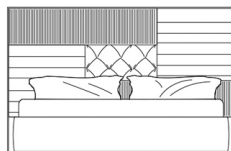

Elliot

BEDS

An elegant bed with a bold character, with an important headboard characterized by different upholsteries, from the capitonné to the quilted and pleated staves and from the combination of two different types of tone on tone velvet. The possibility to choose and customize the upholsteries and the fabrics of the different blocks allows to satisfy the customers' most diversified tastes.

Structure in beech wood and foam with frame in bronzed metal finishing. Upholstery in fabric cat. B | L.18.50 and cat. B | L.18.55.

BEDS

Structure in beech wood and foam with frame in bronzed metal finishing. Upholstery in fabric from the GF Home collection.

ELI.312.A

Bed

Standard features

L 205 D 222 H 143 cm
L 80.71 D 87.4 H 56.3 in

ELI.312.B

Bed

Standard features

L 225 D 222 H 143 cm
L 88.58 D 87.4 H 56.3 in