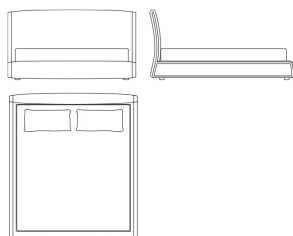

BEDS

Bed with headboard external structure in solid beech wood dyed in the finishings from Gianfranco Ferré Home Collection, shaped with variable section, irregular curves and finger joints with CNC technology, installed onto a panel with retractable pins. Headboard panel in curved multilayer wood padded with polyurethane foam and covered in fabric/leather from Gianfranco Ferré Home Collection.

Bed frame external structure in solid beech wood dyed in the finishings from Gianfranco Ferré Home Collection, shaped with variable section, irregular curves and finger joints with CNC technology, installed onto panels with retractable pins. Bedframe panels in curved multilayer wood covered in dacron and fabric/leather from Gianfranco Ferré Home Collection.

Lateral storage compartments entirely covered in fabric/leather from Gianfranco Ferré Home Collection.

WYN.312.ACX

Bed

Standard features

L 204 D 230 H 111 cm

L 80.32 D 90.55 H 43.7 in