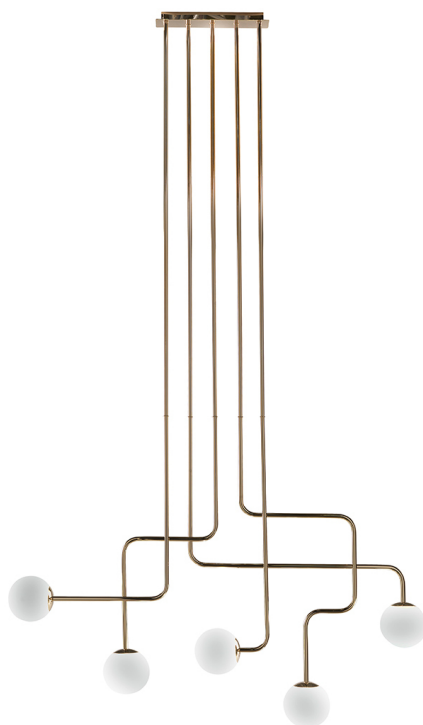

## CHANDELIERS

---

5-light chandelier with structure in glossy metal. White satin shade. Led lights.

## CHANDELIERS

Structure in glossy metal. White satin shade. Metal extensions upon request. Led light.

### **MAL.615.A**

---

5-light chandelier

#### **Standard features**

L 140 D 18 H 110 cm

L 55.12 D 7.09 H 43.31 in